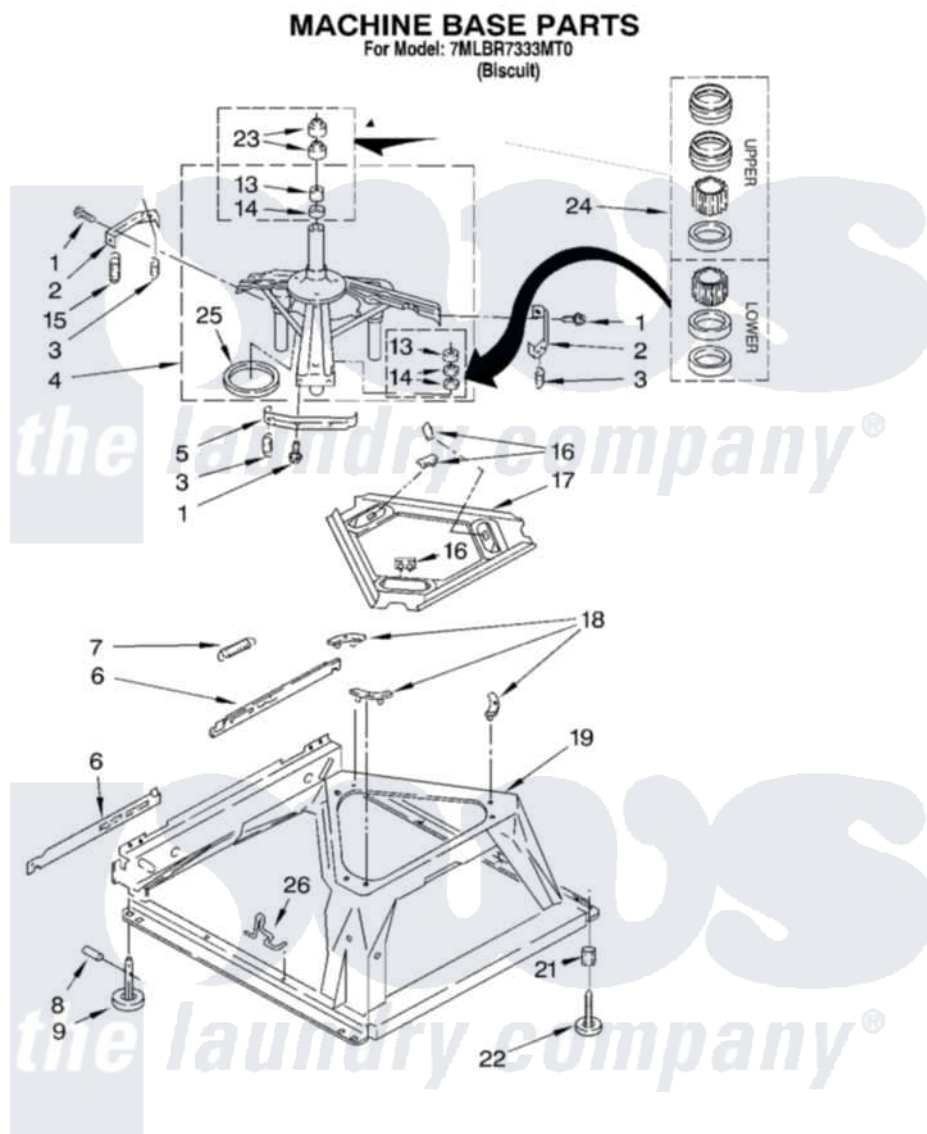

Whirlpool 7MLBR7333MT0 05 - MACHINE BASE PARTS

8

8180061

Whirlpool [Residential Whirlpool 7MLBR7333MT0 Washer Parts](#) Parts Diagram 05 - MACHINE BASE PARTS
Click on the part number to view part

Item	Original Part Number	Replaced By	Status	Part Description
1	3400076			Screw, Bracket Mounting
2	64067			Bracket, Spring Outer
3	63907			Spring, Suspension
4	3362087	280184		Support
5	64065			Bracket, Spring Outer
6	63138			Link, Leveling Mechanism
7	62597	8316845		Spring
8	62837			Pin, Knurled
9	62596	285244		Feet-Leveling
13	3347047	8546455		Bearing, Centerpost
14	357409	359449		Seal, Agitator Shaft
15	388492	W10250667		Spring, Counterweight
16	62568	285219		Pad
17	3946509			Plate, Suspension
18	3363660	285744		Pad
19	3349337	285459		Base

21	3359452		Nut, Lock
22	389102	W10001130	Foot, Leveling
23	356934	8577376	Seal, Centerpost
24	285203		Centerpost Bearing Kit
25	63134		Ring, Sound Deadening
26	63806	W10145155	Retainer, Suspension Spring