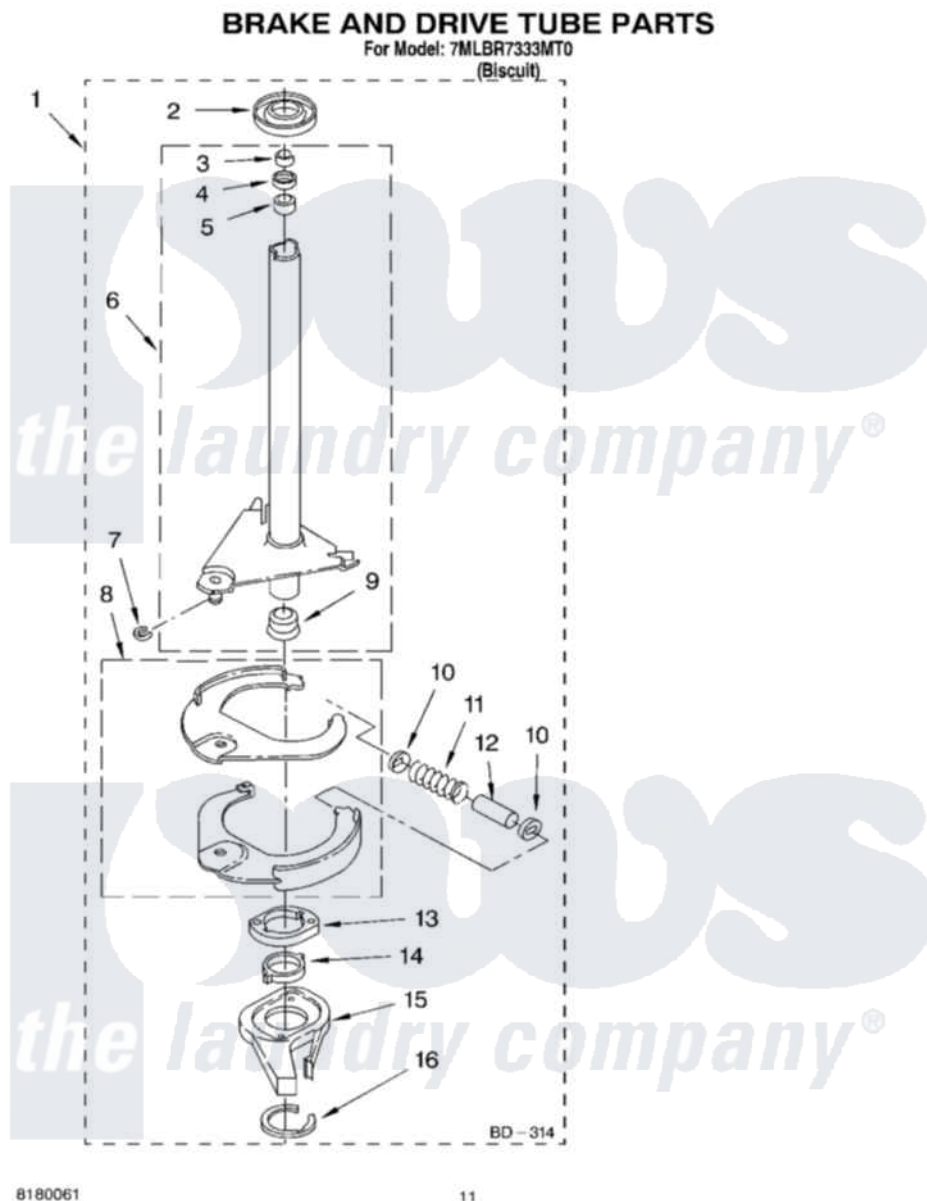

# Whirlpool 7MLBR7333MT0 07 - BRAKE AND DRIVE TUBE PARTS

Whirlpool Residential Whirlpool 7MLBR7333MT0 Washer Parts Parts Diagram 07 - BRAKE AND DRIVE TUBE PARTS  
Click on the part number to view part

Item	Original Part Number	Replaced By	Status	Part Description
1	388951	<a href="#">285792</a>		Basketdrive
2	<a href="#">62658</a>			Ring, Thrust
3	<a href="#">91939</a>			Seal, Shaft
4	<a href="#">356427</a>			Seal, Spin Pinion
5	<a href="#">356937</a>			Spacer, Drive Tube
6	64027	<a href="#">64208</a>		Tube-Spin
7	64035	<a href="#">W10083190</a>		Ring, Retaining
8	64232	<a href="#">285438</a>		Shoe-Brake
9	62703	<a href="#">8546462</a>		"T" Bearing, Spin Tube
10	62648	<a href="#">285658</a>		Sleeve
11	62647		Not Available	Spring, Brake
12	62909	<a href="#">285658</a>		Sleeve
13	63023	<a href="#">8546461</a>		Cam, Brake Release
14	<a href="#">63022</a>			Sleeve, Cam
15	64194	<a href="#">285790</a>		Lining
16	90368	<a href="#">W10083200</a>		Ring, Retaining

" N/A

Not Available

FOLLOWING PARTS NOT  
ILLUSTRATED

" [285208](#)

Lubricant