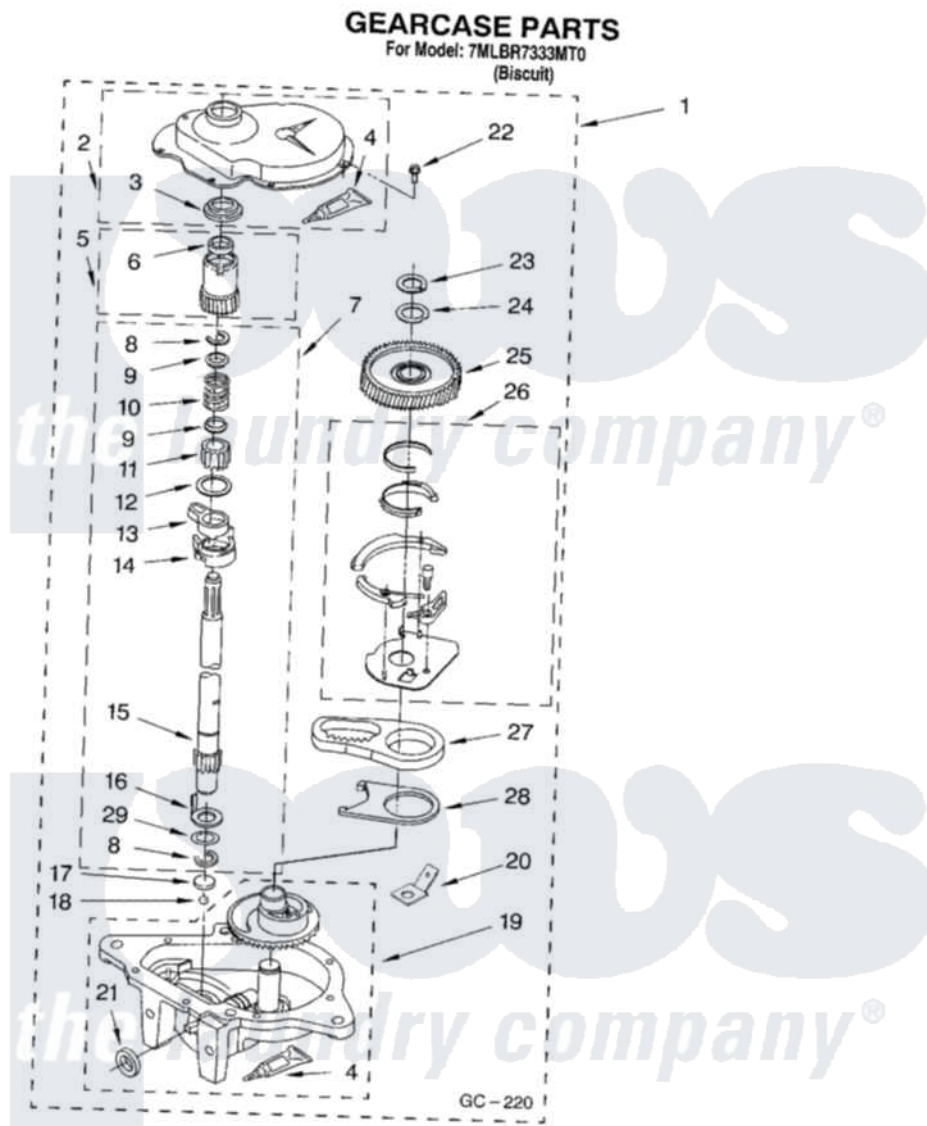

Whirlpool 7MLBR7333MT0 08 - GEARCASE PARTS

12

8180061

Whirlpool Residential Whirlpool 7MLBR7333MT0 Washer Parts Parts Diagram 08 - GEARCASE PARTS
Click on the part number to view part

Item	Original Part Number	Replaced By	Status	Part Description
1	8532118	3360629		Gearcase
2	285202			Cover, Gearcase
3	3349985			Seal, Gearcase Cover
4	285195			Sealer Sealer, Gasket
5	63320	285362		Gear and Pinion
6	356427			Seal, Spin Pinion
7	389387			Shaft, Agitator
8	90369		Not Available	Ring, Retaining (2)
9	62677			Retainer, Spring
10	62676			Spring, Agitator
11	63273	285509		Shaft, Agitator
12	62619			Washer, Agitator Gear
13	62580	285206		Cam-Agitator
14	62581	285206		Cam-Agitator
15	285509			Shaft, Agitator
16	62618			Washer, Cam Thrust

17	16018	285205	Bearing
18	85529	285205	Bearing
19	389230	285515	Gearcase
20	3949116	Not Available	BLOCK TAB, TERMINAL
21	285352		Seal Kit, Thrust Plug
22	3351614		Screw, Gearcase Cover Mounting
23	3362552	285765	Ring-Retrn
24	285735	285766	Washer Kit, Thrust
25	62570	285362	Gear and Pinon
26	388253	999516	Shelf-Glas
27	3349296	8546456	Rack, Connecting
28	62621		Actuator, Shift
29	388815		Washer, Intermediate 1 3976263 Miscellaneous Parts Bag 2 3976300 Washer, Inlet Hose 3 3366913 Clamp, Hose