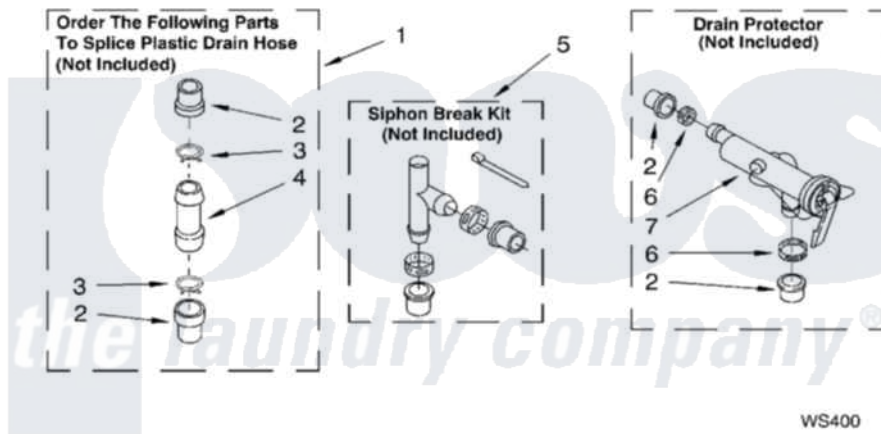

WATER SYSTEM PARTS

For Model: 7MLBR7333MT0
(Biscuit)

8180061

13

Whirlpool [Residential Whirlpool 7MLBR7333MT0 Washer Parts](#) Parts Diagram 09 - WATER SYSTEM PARTS
Click on the part number to view part

Item	Original Part Number	Replaced By	Status	Part Description
1	285442			Water System Parts
2	285321			Water System Parts
3	370447	285655		Clamp, Hose
4	16272			Connector, Straight
5	285320			Water System Parts
6	65349	285655		Clamp, Hose
7	367031			Water System Parts