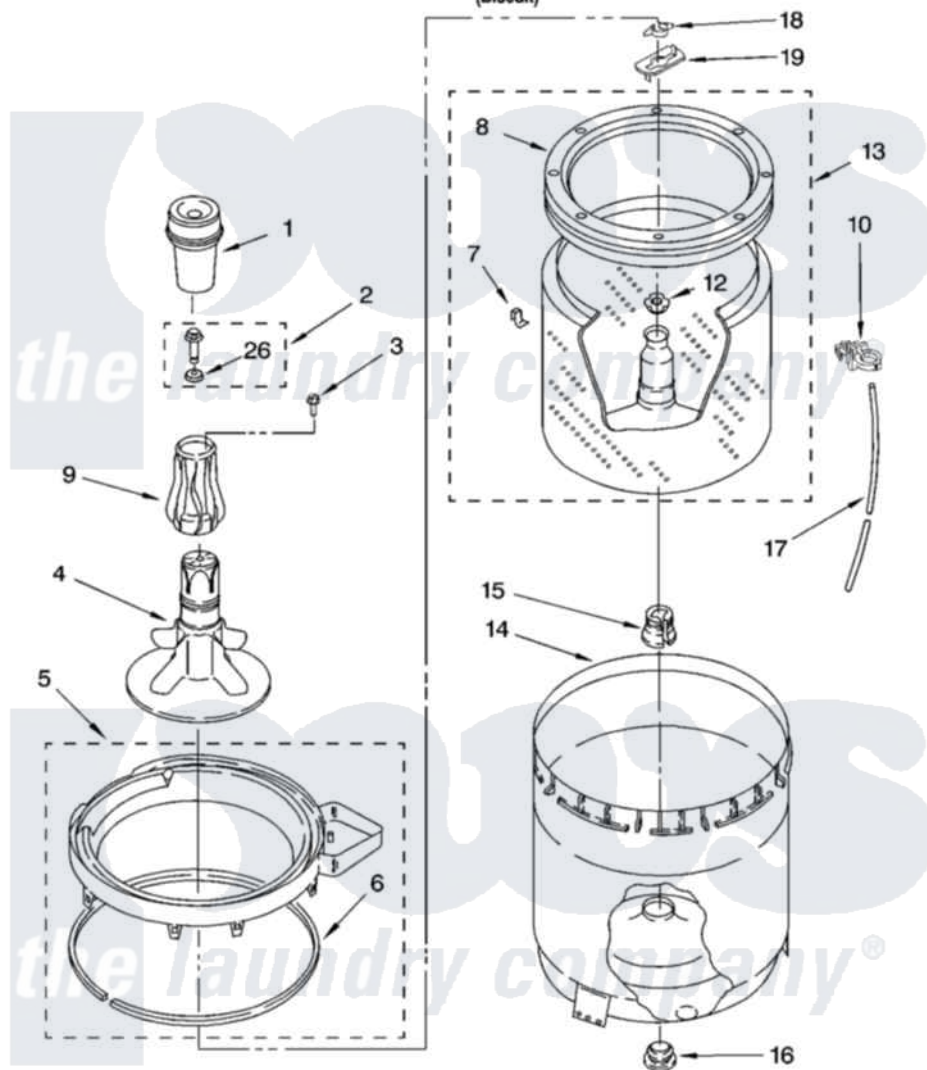

Whirlpool 7MLBR7333PT0 03 - AGITATOR, BASKET AND TUB PARTS

AGITATOR, BASKET AND TUB PARTS

For Model: 7MLBR7333PT0
(Biscuit)

8180547

5

Whirlpool [Residential Whirlpool 7MLBR7333PT0 Washer Parts](#) Parts Diagram 03 - AGITATOR, BASKET AND TUB PARTS

[Click on the part number to view part](#)

Item	Original Part Number	Replaced By	Status	Part Description
1	63580			Dispenser, Fabric Softener
2	358237			Screw And Washer
3	63027	W10109200		Screw, Baffle Mounting
4	64214			Agitator
5	3360611			Tub Ring And Gasket Assembly
6	3359586			Gasket, Tub Ring
7	8519815			Clip, Balance Ring
8	3956205			Balance Ring
9	64210			Extension, Agitator
10	2219077			Clip, Pressure Switch Hose
12	21366			Nut, Spanner
13	3956206	3956207		Basket And Balance Ring
14	63125			Tub
15	389140			Tub Block, Basket Drive
16	383727			Gasket, Centerpodt

17	3363657	353244	Hose, Pressure Switch
18	3354845		Clip, Agitator
19	3355921	8543666	Washer, Agitator
26	3949550		Washer