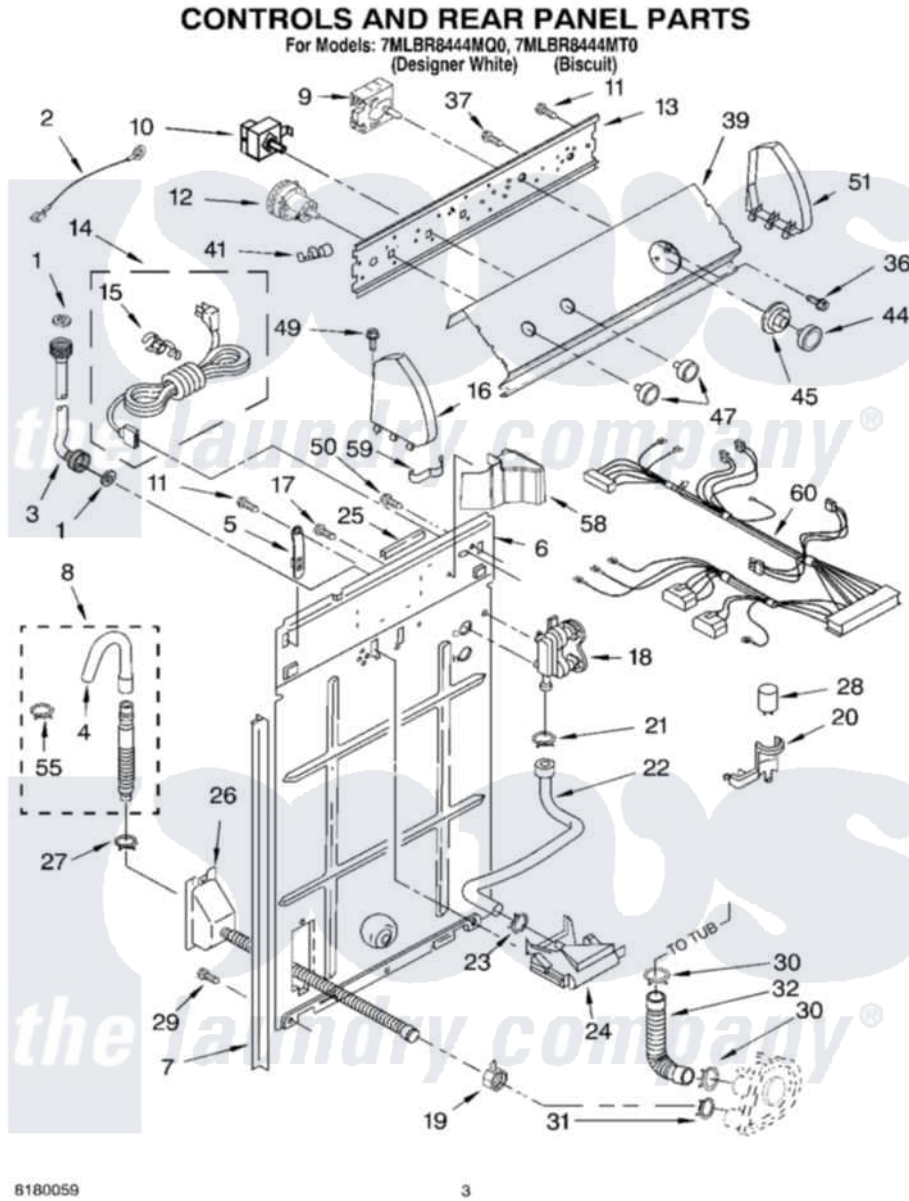

Whirlpool 7MLBR8444MQ0 02 - CONTROLS AND REAR PANEL PARTS

Whirlpool [Residential Whirlpool 7MLBR8444MQ0 Washer Parts](#) Parts Diagram 02 - CONTROLS AND REAR PANEL PARTS

Click on the part number to view part

Item	Original Part Number	Replaced By	Status	Part Description
1	3976300	16123		Washer Inlet-Hose Miscellaneous Parts Must be Ordered Separately.
2	3398893	3395559		Wire
3	3949374	89503		Hose-Inlet
"	3949375	89503		Hose-Inlet
4	3357027			Nozzle, Hose Drain
5	8318255	8568314		Strap, Console
6	8318407			Panel, Rear
7	62747			Pad, Rear Panel
8	3951609	285664		Hose
"	661577	285666		Hose
"	3357090	285702		Hose
9	3951603			Timer, Control
10	661614			Switch, Water Temperature
11	90767			Screw, 8A X 3/8 HeX Washer Head Tapping

12	3366847	W10337780	Switch-WL
13	3948814		Bracket, Control
14	8532158	W10130795	Cord-Power
15	3949468	285777	Relief-Str
16	8271369	279962	Endcap
"	8314852		Cap, End
17	9740848		Screw, Mixing Valve Mounting
18	3952164	285805	Valve-Inlet
19	3976395		Restraint, Hose
20	8318201	8318046	Clip, Capacitor
21	370451	596669	Clamp, Manifold
22	62662	3357328	Hose, Vacuum Break
23	371503	596669	Clamp, Manifold
24	3347034		Break, Vacuum
25	303294	3367669	Protector, Edge
26	8317940	W10358149	Drain Hose Assembly
27	3366912	356138	Clamp, Hose
28	661606	8572717	Capacitor, Motor Start
29	62863	3390631	Screw, 10-16 X 3/8
30	3363366	616099	Clamp
31	8317496	285655	Clamp, Hose
32	3951449	285871	Hose
36	3400818		Screw, Timer Mounting
37	3179795		Screw, Ground
39	8539613		Panel, Console
"	8539614		Panel, Console
41	357572	W10113937	Clip, Grounding
44	8271345	3957824	Knob, Timer
"	8271347	3957822	Knob, Timer
45	8271351	3957849	Dial, Timer
"	8271370	3957850	Dial, Timer
47	8271339	3957799	Knob, Control
"	8271348	3957797	Knob, Push-To-Start
49	388326		Screw, 8-18 X 1.25
50	3351614		Screw, Gearcase Cover Mounting
51	8271363	279962	Endcap
"	8314851		Cap, End
55	3366913	3357331	Clamp, Drain
58	8314879		Shield, Inlet Valve
59	3347812	8528351	Clip
60	3956527		Harness, Wiring