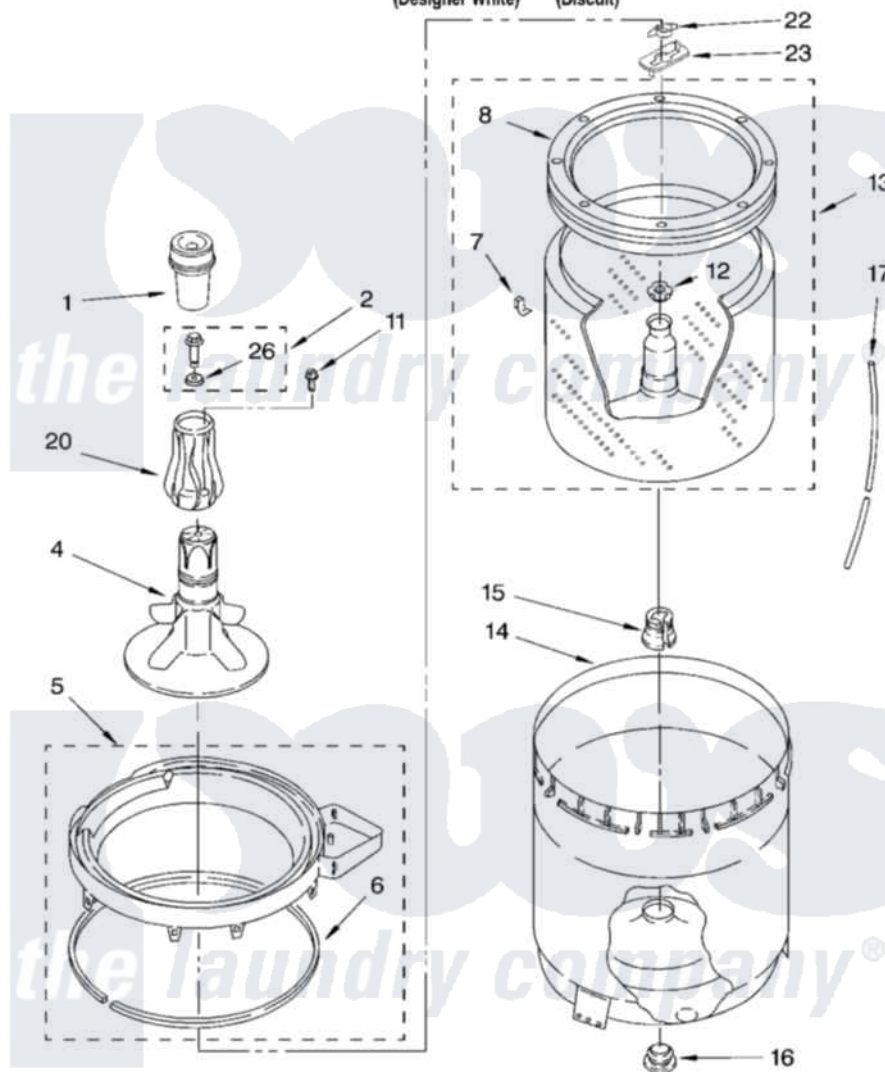

Whirlpool 7MLBR8444MQ0 03 - AGITATOR, BASKET AND TUB PARTS

AGITATOR, BASKET AND TUB PARTS

For Models: 7MLBR8444MQ0, 7MLBR8444MT0
(Designer White) (Biscuit)

8180059

5

Whirlpool [Residential Whirlpool 7MLBR8444MQ0 Washer Parts](#) Parts Diagram 03 - AGITATOR, BASKET AND TUB PARTS

[Click on the part number to view part](#)

Item	Original Part Number	Replaced By	Status	Part Description
1	63580			Dispenser, Fabric Softener
2	358237			Screw And Washer
4	64214			Agitator
5	3360611			Tub Ring And Gasket Assembly
6	3359586			Gasket, Tub Ring
7	8519815			Clip, Balance Ring
8	3956205			Balance Ring
11	63027	W10109200		Screw, Baffle Mounting
12	21366			Nut, Spanner
13	3956206	3956207		Basket And Balance Ring
14	63125			Tub
15	389140			Tub Block, Basket Drive
16	383727			Gasket, Centerpod
17	3363657	353244		Hose, Pressure Switch
20	64210			Extension, Agitator