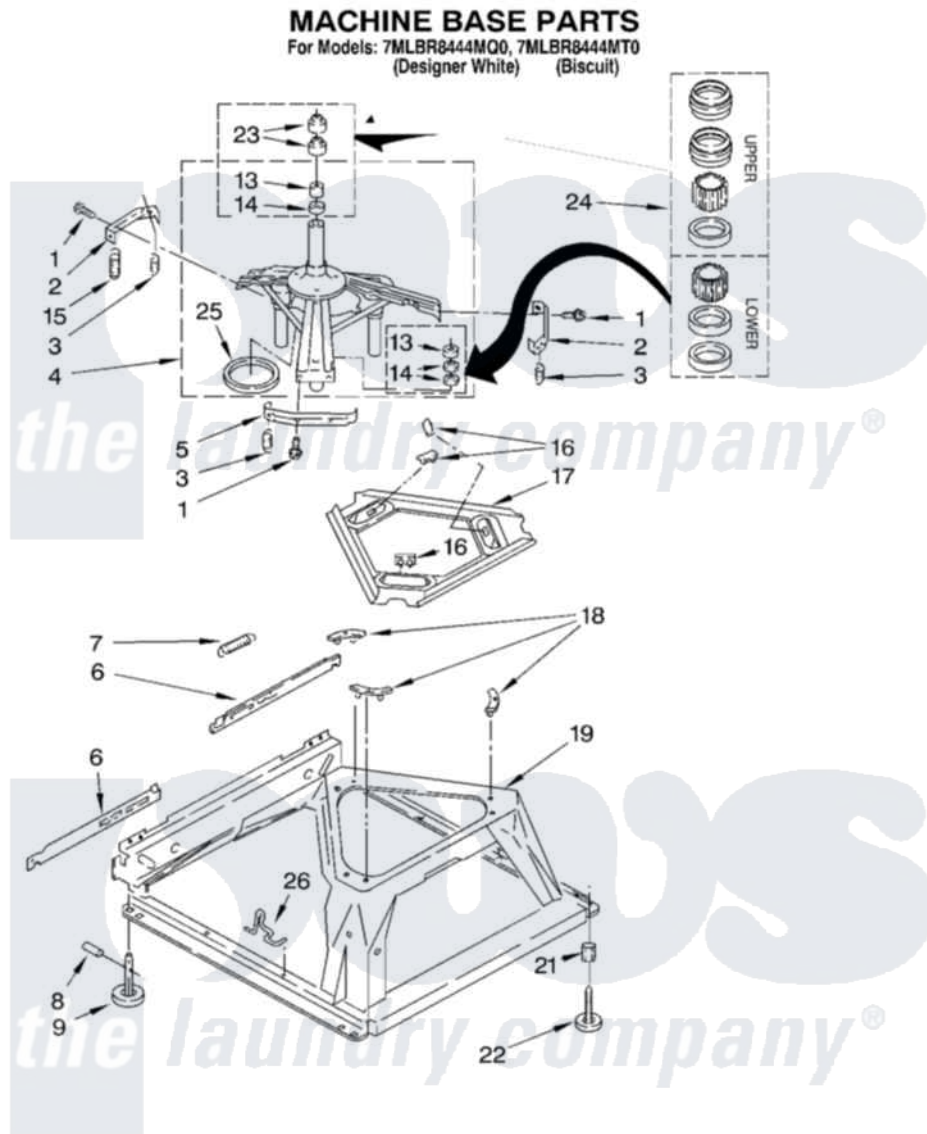

Whirlpool 7MLBR8444MQ0 05 - MACHINE BASE PARTS

8

8180059

Whirlpool [Residential Whirlpool 7MLBR8444MQ0 Washer Parts](#) Parts Diagram 05 - MACHINE BASE PARTS
Click on the part number to view part

Item	Original Part Number	Replaced By	Status	Part Description
1	3400076			Screw, Bracket Mounting
2	64067			Bracket, Spring Outer
3	63907			Spring, Suspension
4	3362087	280184		Support
5	64065			Bracket, Spring Outer
6	63138			Link, Leveling Mechanism
7	62597	8316845		Spring
8	62837			Pin, Knurled
9	62596	285244		Feet-Leveling
13	3347047	8546455		Bearing, Centerpost
14	357409	359449		Seal, Agitator Shaft
15	388492	W10250667		Spring, Counterweight
16	62568	285219		Pad
17	3946509			Plate, Suspension
18	3363660	285744		Pad
19	3349337	285459		Base

21	3359452		Nut, Lock
22	389102	W10001130	Foot, Leveling
23	356934	8577376	Seal, Centerpost
24	285203		Centerpost Bearing Kit
25	63134		Ring, Sound Deadening
26	63806	W10145155	Retainer, Suspension Spring