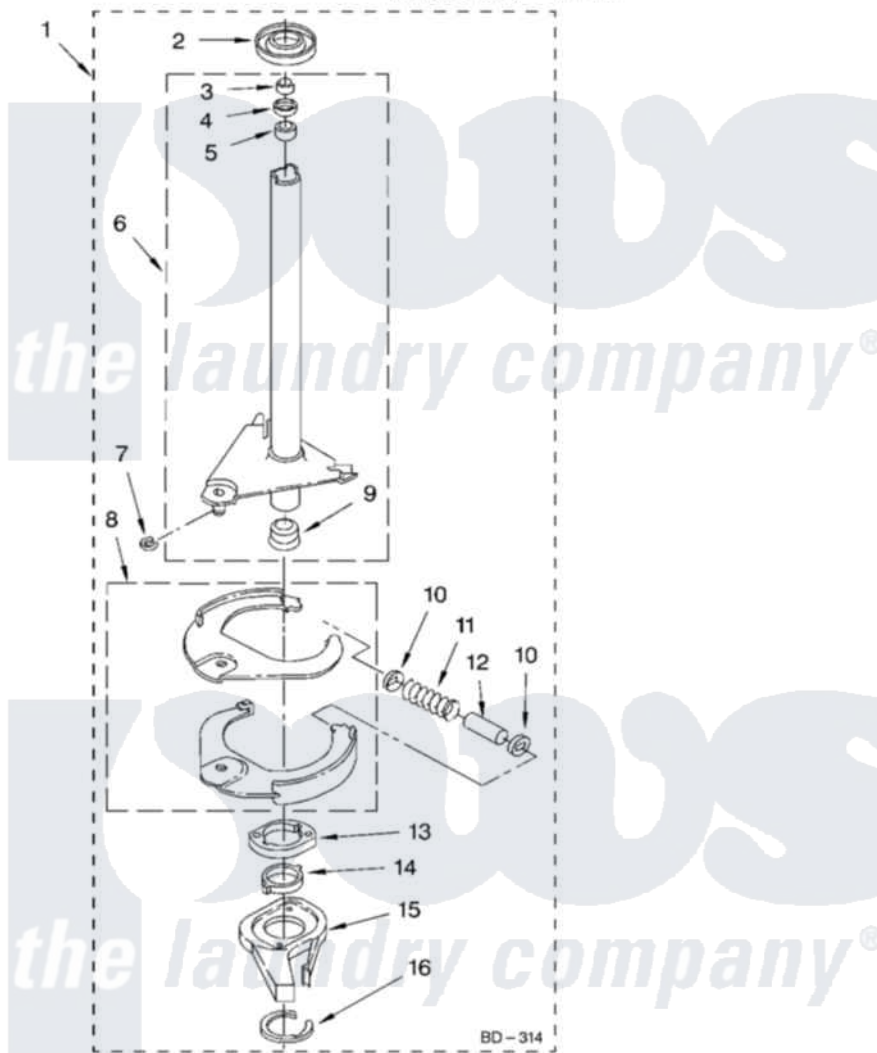

Whirlpool 7MLBR8444MQ0 07 - BRAKE AND DRIVE TUBE PARTS

BRAKE AND DRIVE TUBE PARTS

For Models: 7MLBR8444MQ0, 7MLBR8444MT0
(Designer White) (Biscuit)

8180059

11

Whirlpool [Residential Whirlpool 7MLBR8444MQ0 Washer Parts](#) Parts Diagram 07 - BRAKE AND DRIVE TUBE PARTS
Click on the part number to view part

Item	Original Part Number	Replaced By	Status	Part Description
1	388951	285792		Basketdrive
2	62658			Ring, Thrust
3	91939			Seal, Shaft
4	356427			Seal, Spin Pinion
5	356937			Spacer, Drive Tube
6	64027	64208		Tube-Spin
7	64035	W10083190		Ring, Retaining
8	64232	285438		Shoe-Brake
9	62703	8546462		"T" Bearing, Spin Tube
10	62648	285658		Sleeve
11	62647		Not Available	Spring, Brake
12	62909	285658		Sleeve
13	63023	8546461		Cam, Brake Release
14	63022			Sleeve, Cam
15	64194	285790		Lining
16	90368	W10083200		Ring, Retaining

" N/A

Not Available

FOLLOWING PARTS NOT
ILLUSTRATED

" [285208](#)

Lubricant