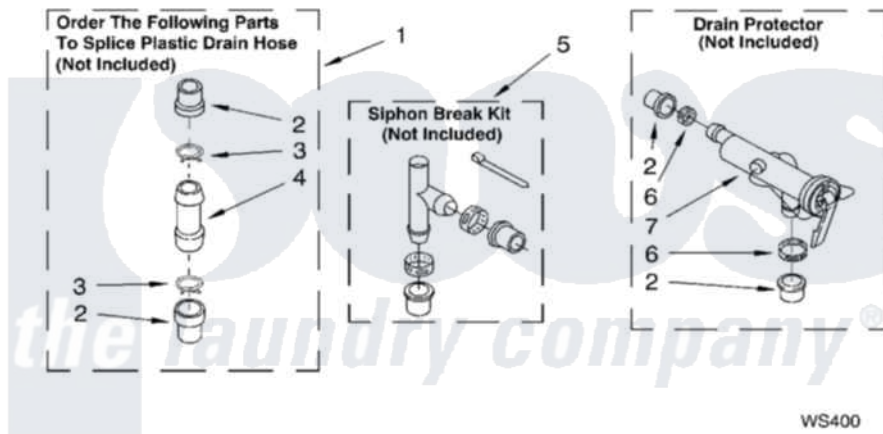

Whirlpool 7MLBR8444MQ0 09 - WATER SYSTEM PARTS

WATER SYSTEM PARTS

For Models: 7MLBR8444MQ0, 7MLBR8444MT0
(Designer White) (Biscuit)

8180059

13

Whirlpool [Residential Whirlpool 7MLBR8444MQ0 Washer Parts](#) Parts Diagram 09 - WATER SYSTEM PARTS
Click on the part number to view part

Item	Original Part Number	Replaced By	Status	Part Description
1	285442			Water System Parts
2	285321			Water System Parts
3	370447	285655		Clamp, Hose
4	16272			Connector, Straight
5	285320			Water System Parts
6	65349	285655		Clamp, Hose
7	367031			Water System Parts