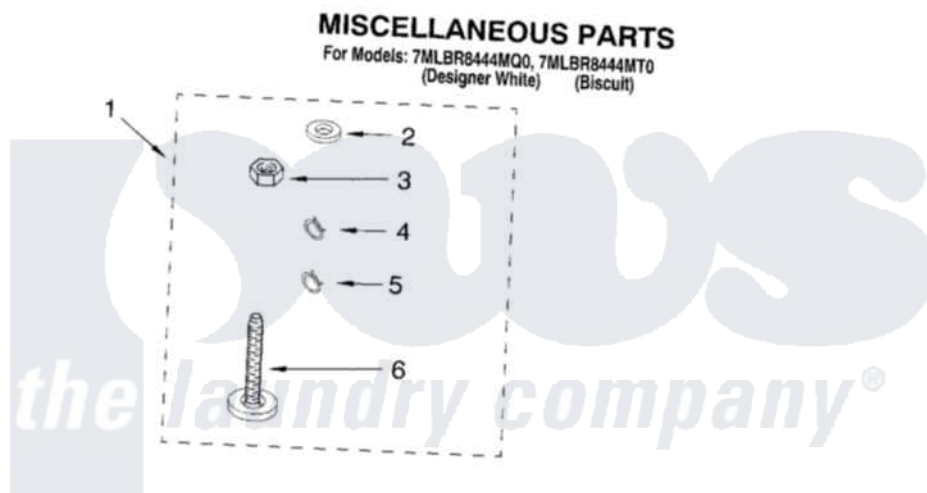

**Whirlpool 7MLBR8444MQ0 10 - MISCELLANEOUS PARTS OPTIONAL PARTS (NOT INCLUDED)**

Whirlpool [Residential Whirlpool 7MLBR8444MQ0 Washer Parts](#) Parts Diagram 10 - MISCELLANEOUS PARTS  
OPTIONAL PARTS (NOT INCLUDED)  
[Click on the part number to view part](#)

Item	Original Part Number	Replaced By	Status	Part Description
1	3976263	<a href="#">285654</a>		Parts-Misc
2	3976300	<a href="#">16123</a>		Washer Inlet-Hose Miscellaneous Parts Must be Ordered Separately.
3	<a href="#">3359452</a>			Nut, Lock
4	3366912	<a href="#">356138</a>		Clamp, Hose
5	3366913	<a href="#">3357331</a>		Clamp, Drain
6	389102	<a href="#">W10001130</a>		Foot, Leveling
"	<a href="#">72017</a>			Paint, Touch-Up
"	<a href="#">4392899</a>			Paint, Touch-Up
"	<a href="#">350938</a>			Paint, Pressurized Spray B
"	<a href="#">350930</a>			Paint, Pressurized Spray B
"	<a href="#">4392901</a>			Paint, Pressurized Spray
"	<a href="#">799344</a>			Paint, Touch-Up )
"	<a href="#">4392900</a>			Paint, Bulk )