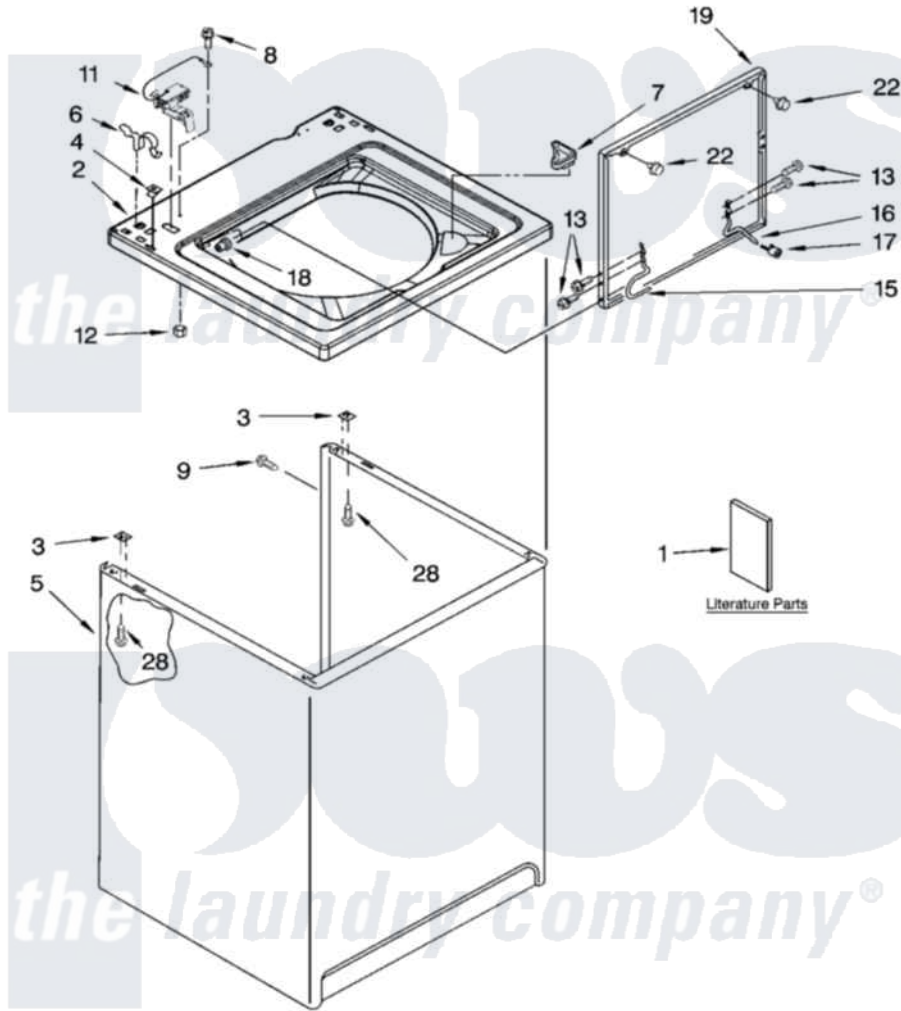

Whirlpool 7MLBR8444MQ1 01 - TOP AND CABINET PARTS

TOP AND CABINET PARTS

For Models: 7MLBR8444MQ1, 7MLBR8444MT1
(Designer White) (Biscuit)

AUTOMATIC
WASHER

10-03 Litho in U.S.A. (drd)

1

Part No. 8180152

Whirlpool [Residential Whirlpool 7MLBR8444MQ1 Washer Parts](#) Parts Diagram 01 - TOP AND CABINET PARTS
Click on the part number to view part

Item	Original Part Number	Replaced By	Status	Part Description
1	LIT3954763		Not Available	Literature Parts (Installation Instructions)
"	LIT8539738		Not Available	Literature Parts (Use & Care Guide)
"	LIT8539773		Not Available	Literature Parts (Energy Guide)
"	LIT8543286		Not Available	Wiring Diagram
2	8541617			Top
"	8541619			Top
3	62750			Spacer, Cabinet To Top (4)
4	357213			Nut, Push-In
5	63128			Cabinet
"	3954777			Cabinet
6	62780			Clip, Top And Cabinet And Rear Panel
7	3362952			Dispenser, Bleach
8	3351614			Screw, Gearcase Cover Mounting
9	3357011	308685		Side Trim)

11	8318084		Switch, Lid
12	3400901	680762	Nut
13	3351355	W10119828	Screw, Lid Hinge Mounting
15	8318088		Hinge, Lid
16	54583		Hinge, Lid
17	19119		Bumper, Lid Hinge
18	21258		Bearing, Lid Hinge
19	8557513	3957617	Lid
"	8557514	3957618	Lid
22	9724509		Bumper, Lid
28	3390631		Screw, 10-16 X 3/8