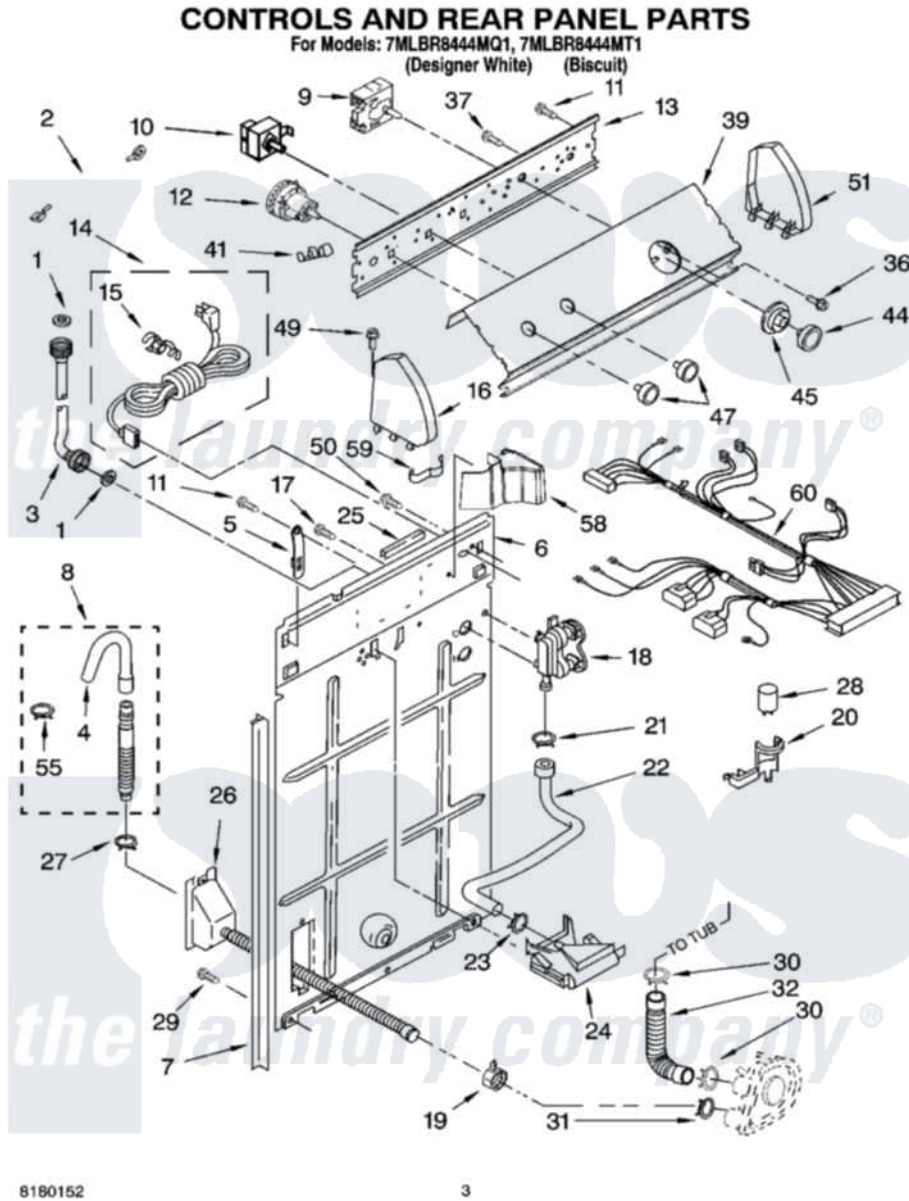

Whirlpool 7MLBR8444MQ1 02 - CONTROLS AND REAR PANEL PARTS

Whirlpool [Residential Whirlpool 7MLBR8444MQ1 Washer Parts](#) Parts Diagram 02 - CONTROLS AND REAR PANEL PARTS

Click on the part number to view part

Item	Original Part Number	Replaced By	Status	Part Description
1	3976300	16123		Washer Inlet-Hose Miscellaneous Parts Must be Ordered Separately.
2	3398893	3395559		Wire
3	3949374	89503		Hose-Inlet
"	3949375	89503		Hose-Inlet
4	3357027			Nozzle, Hose Drain
5	8318255	8568314		Strap, Console
6	8318407			Panel, Rear
7	62747			Pad, Rear Panel
8	3951609	285664		Hose
"	661577	285666		Hose
"	3357090	285702		Hose
9	3951603			Timer, Control
10	661614			Switch, Water Temperature
11	90767			Screw, 8A X 3/8 HeX Washer Head Tapping

12	3366847	W10337780	Switch-WL
13	3948814		Bracket, Control
14	8532158	W10130795	Cord-Power
15	3949468	285777	Relief-Str
16	8271369	279962	Endcap
"	8314852		Cap, End
17	9740848		Screw, Mixing Valve Mounting
18	3952164	285805	Valve-Inlet
19	3976395		Restraint, Hose
20	8318201	8318046	Clip, Capacitor
21	370451	596669	Clamp, Manifold
22	62662	3357328	Hose, Vacuum Break
23	371503	596669	Clamp, Manifold
24	3347034		Break, Vacuum
25	303294	3367669	Protector, Edge
26	8317940	W10358149	Drain Hose Assembly
27	3366912	356138	Clamp, Hose
28	661606	8572717	Capacitor, Motor Start
29	62863	3390631	Screw, 10-16 X 3/8
30	3363366	616099	Clamp
31	8317496	285655	Clamp, Hose
32	3951449	285871	Hose
36	3400818		Screw, Timer Mounting
37	3179795		Screw, Ground
39	8539613		Panel, Console
"	8539614		Panel, Console
41	357572	W10113937	Clip, Grounding
44	8271345	3957824	Knob, Timer
"	8271347	3957822	Knob, Timer
45	8271351	3957849	Dial, Timer
"	8271370	3957850	Dial, Timer
47	8271339	3957799	Knob, Control
"	8271348	3957797	Knob, Push-To-Start
49	388326		Screw, 8-18 X 1.25
50	3351614		Screw, Gearcase Cover Mounting
51	8271363	279962	Endcap
"	8314851		Cap, End
55	3366913	3357331	Clamp, Drain
58	8314879		Shield, Inlet Valve
59	3347812	8528351	Clip
60	3956739		Harness, Wiring