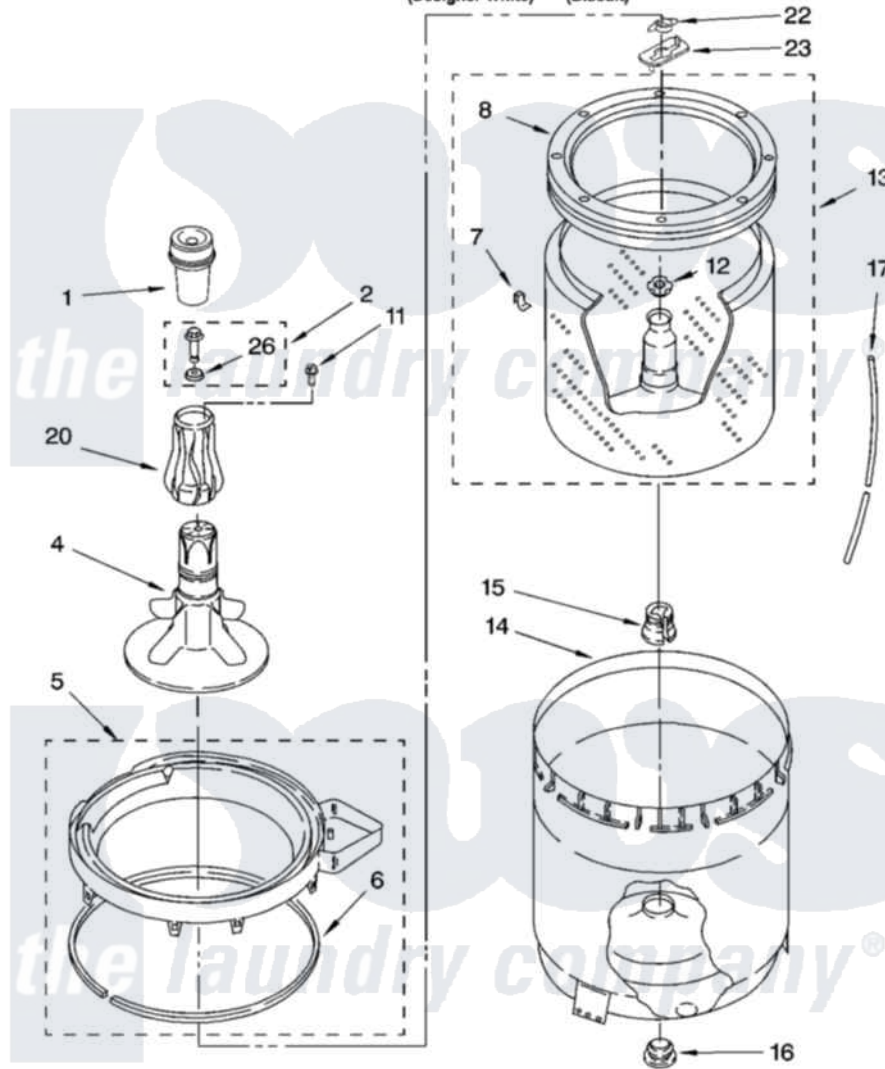

Whirlpool 7MLBR8444MQ1 03 - AGITATOR, BASKET AND TUB PARTS

AGITATOR, BASKET AND TUB PARTS

For Models: 7MLBR8444MQ1, 7MLBR8444MT1
(Designer White) (Biscuit)

8180152

5

Whirlpool [Residential Whirlpool 7MLBR8444MQ1 Washer Parts](#) Parts Diagram 03 - AGITATOR, BASKET AND TUB PARTS

[Click on the part number to view part](#)

Item	Original Part Number	Replaced By	Status	Part Description
1	63580			Dispenser, Fabric Softener
2	358237			Screw And Washer
4	64214			Agitator
5	3360611			Tub Ring And Gasket Assembly
6	3359586			Gasket, Tub Ring
7	8519815			Clip, Balance Ring
8	3956205			Balance Ring
11	63027	W10109200		Screw, Baffle Mounting
12	21366			Nut, Spanner
13	3956206	3956207		Basket And Balance Ring
14	63125			Tub
15	389140			Tub Block, Basket Drive
16	383727			Gasket, Centerpod
17	3363657	353244		Hose, Pressure Switch
20	64210			Extension, Agitator

[3949550](#)

Washer