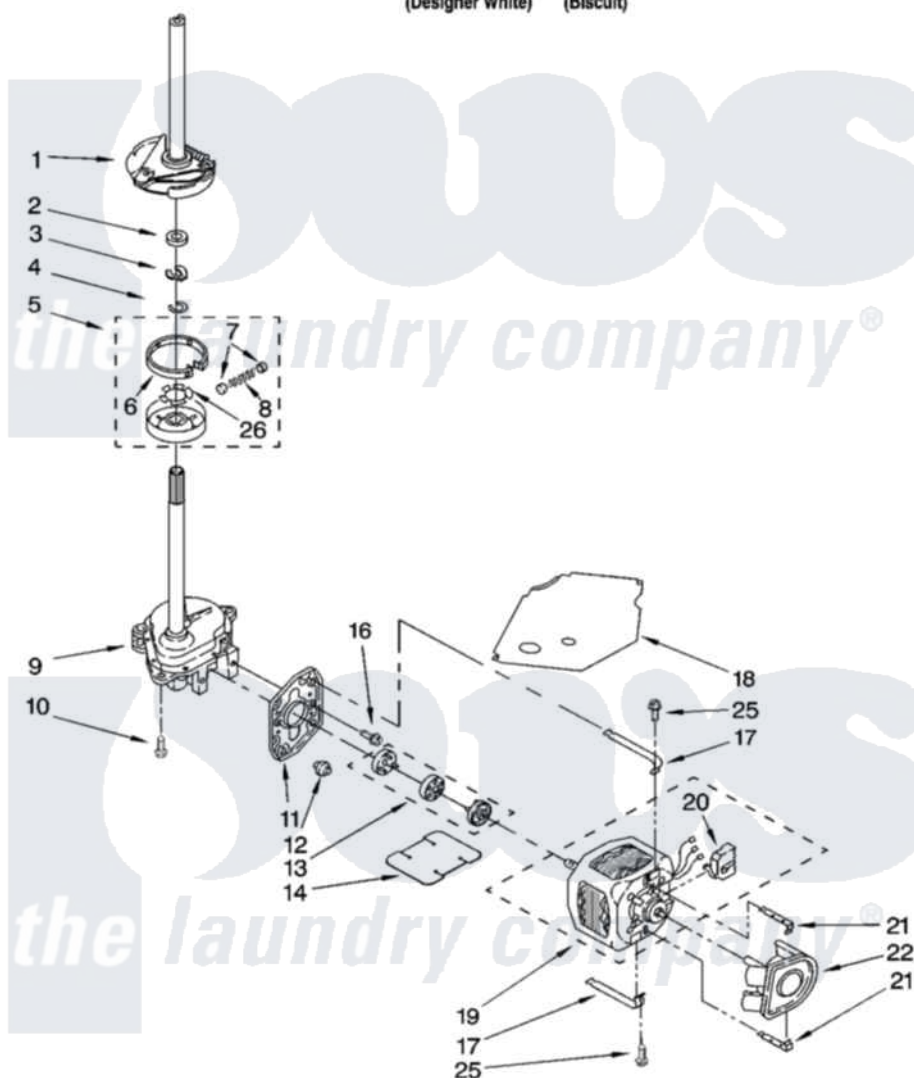

# Whirlpool 7MLBR8444MQ1 04 - BRAKE, CLUTCH, GEARCASE, MOTOR AND PUMP PARTS

## BRAKE, CLUTCH, GEARCASE, MOTOR AND PUMP PARTS

For Models: 7MLBR8444MQ1, 7MLBR8444MT1  
(Designer White) (Biscuit)

8180152

7

Whirlpool [Residential Whirlpool 7MLBR8444MQ1 Washer Parts](#) Parts Diagram 04 - BRAKE, CLUTCH, GEARCASE, MOTOR AND PUMP PARTS

[Click on the part number to view part](#)

Item	Original Part Number	Replaced By	Status	Part Description
1	388951	<a href="#">285792</a>		Basketdrive
2	<a href="#">63292</a>			Washer, Spin Tube Thrust
3	62697	<a href="#">W10080230</a>		Ring, Spin Tube Support
4	63283	<a href="#">285353</a>		Ring
5	3951311	<a href="#">285785</a>		Clutch
6	3951308	<a href="#">285790</a>		Lining
7	<a href="#">62646</a>			Cap, Clutch Spring
8	<a href="#">3946792</a>			Spring And Damper Assembly
9	8532118	<a href="#">3360629</a>		Gearcase
10	3357334	<a href="#">3400516</a>		Screw Anti-Rattle
11	<a href="#">62611</a>			Plate, Motor Mount To Gearcase
12	<a href="#">62691</a>			Grommet, Motor
13	285753	<a href="#">285753A</a>		Coupling
14	<a href="#">8316060</a>			Shield, Tub To Motor

16	<a href="#">3400516</a>		Screw Anti-Rattle
17	3349637	<a href="#">W10086010</a>	Retainer, Motor
18	<a href="#">3362089</a>		Shield, Tub To Motor
19	8528157	<a href="#">661600</a>	Motor, Main Drive
20	<a href="#">3952056</a>		Switch, Main Drive Motor
21	<a href="#">8546127</a>		Retainer, Pump
22	<a href="#">3363394</a>		Pump
25	3387485	<a href="#">273556</a>	Screw, 10-16 X 5/8
26	<a href="#">3355454</a>		Clip, Main Drive