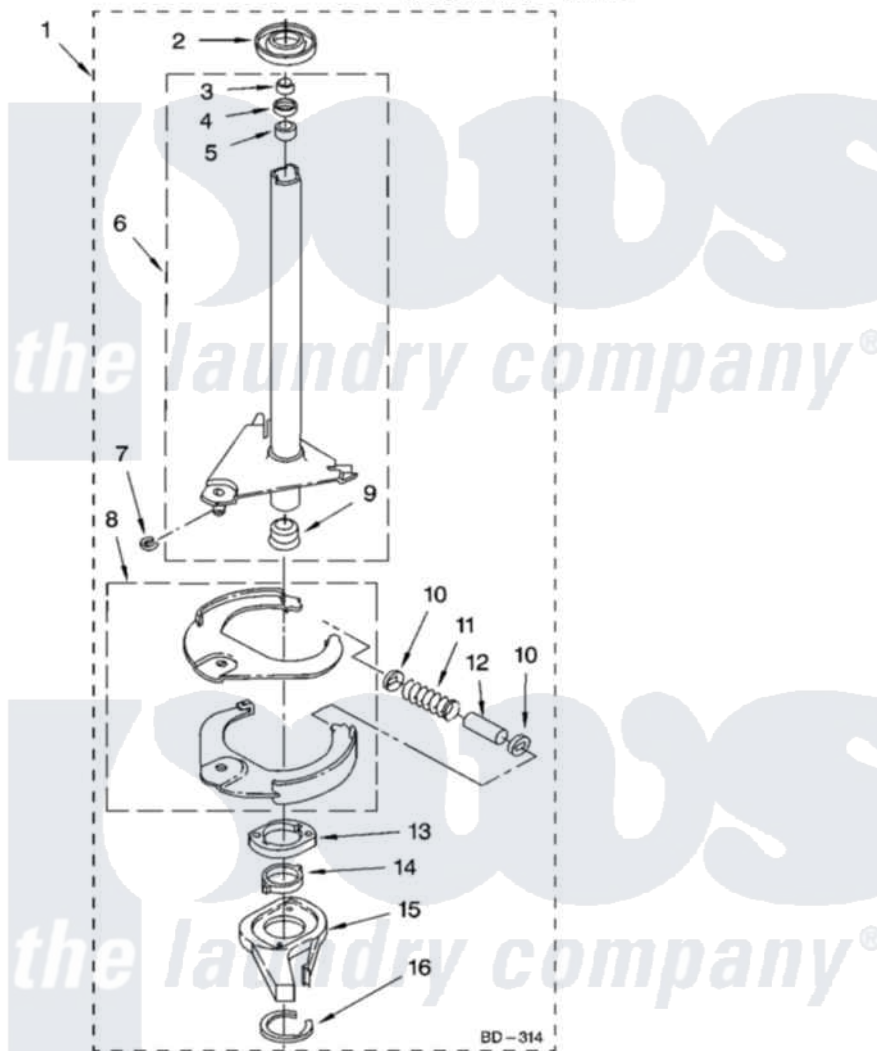

Whirlpool 7MLBR8444MQ1 07 - BRAKE AND DRIVE TUBE PARTS

BRAKE AND DRIVE TUBE PARTS

For Models: 7MLBR8444MQ1, 7MLBR8444MT1
(Designer White) (Biscuit)

8180152

11

Whirlpool [Residential Whirlpool 7MLBR8444MQ1 Washer Parts](#) Parts Diagram 07 - BRAKE AND DRIVE TUBE PARTS
Click on the part number to view part

Item	Original Part Number	Replaced By	Status	Part Description
1	388951	285792		Basketdrive
2	62658			Ring, Thrust
3	91939			Seal, Shaft
4	356427			Seal, Spin Pinion
5	356937			Spacer, Drive Tube
6	64027	64208		Tube-Spin
7	64035	W10083190		Ring, Retaining
8	64232	285438		Shoe-Brake
9	62703	8546462		"T" Bearing, Spin Tube
10	62648	285658		Sleeve
11	62647		Not Available	Spring, Brake
12	62909	285658		Sleeve
13	63023	8546461		Cam, Brake Release
14	63022			Sleeve, Cam
15	64194	285790		Lining
16	90368	W10083200		Ring, Retaining

" N/A

Not Available

FOLLOWING PARTS NOT
ILLUSTRATED

" [285208](#)

Lubricant