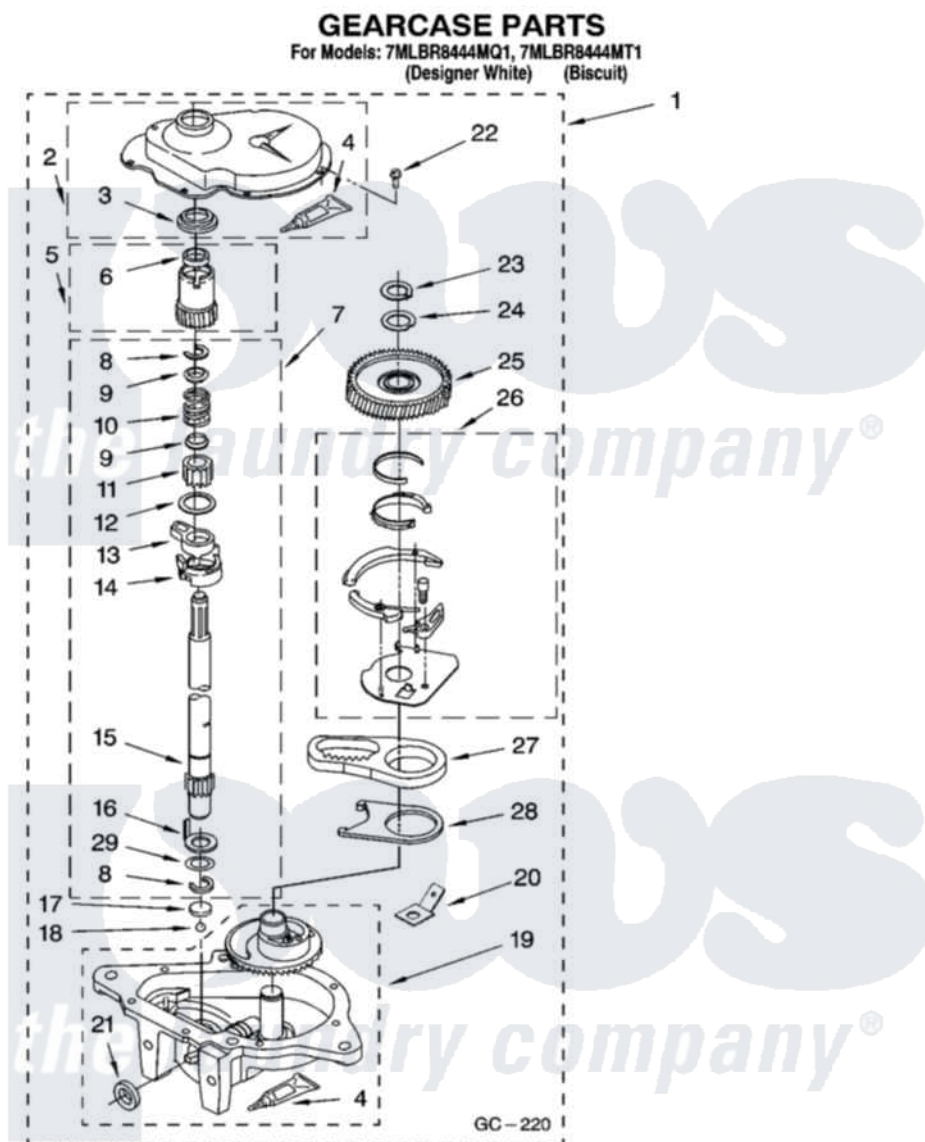

Whirlpool 7MLBR8444MQ1 08 - GEARCASE PARTS

12

8180152

Whirlpool [Residential Whirlpool 7MLBR8444MQ1 Washer Parts](#) Parts Diagram 08 - GEARCASE PARTS

[Click on the part number to view part](#)

Item	Original Part Number	Replaced By	Status	Part Description
1	8532118	3360629		Gearcase
2	285202			Cover, Gearcase
3	3349985			Seal, Gearcase Cover
4	285195			Sealer Sealer, Gasket
5	63320	285362		Gear and Pinion
6	356427			Seal, Spin Pinion
7	389387			Shaft, Agitator
8	90369		Not Available	Ring, Retaining (2)
9	62677			Retainer, Spring
10	62676			Spring, Agitator
11	63273	285509		Shaft, Agitator
12	62619			Washer, Agitator Gear
13	62580	285206		Cam-Agitator
14	62581	285206		Cam-Agitator
15	285509			Shaft, Agitator
16	62618			Washer, Cam Thrust

17	16018	285205	Bearing
18	85529	285205	Bearing
19	389230	285515	Gearcase
20	3949116	Not Available	BLOCK TAB, TERMINAL
21	285352		Seal Kit, Thrust Plug
22	3351614		Screw, Gearcase Cover Mounting
23	3362552	285765	Ring-Retrn
24	285735	285766	Washer Kit, Thrust
25	62570	285362	Gear and Pinon
26	388253	999516	Shelf-Glas
27	3349296	8546456	Rack, Connecting
28	62621		Actuator, Shift
29	388815		Washer, Intermediate 1 3976263 Miscellaneous Parts Bag 2 3976300 Washer, Inlet Hose 3 3366913 Clamp, Hose