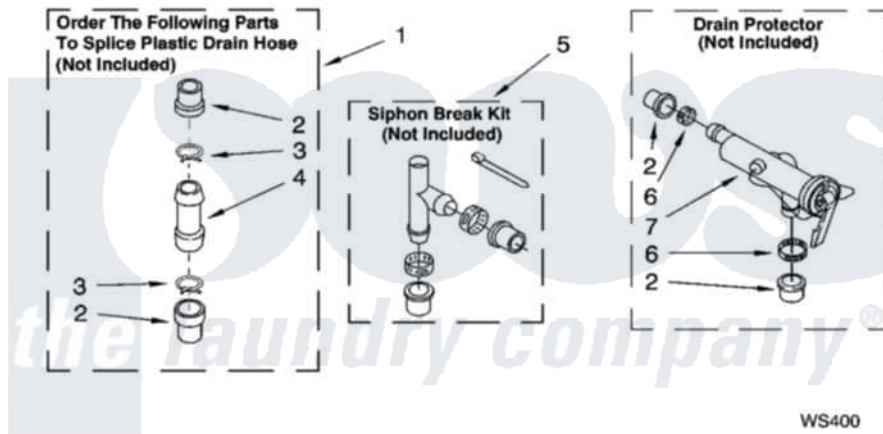

# Whirlpool 7MLBR8444MQ1 09 - WATER SYSTEM PARTS

## WATER SYSTEM PARTS

For Models: 7MLBR8444MQ1, 7MLBR8444MT1  
(Designer White) (Biscuit)

8180152

13

Whirlpool [Residential Whirlpool 7MLBR8444MQ1 Washer Parts](#) Parts Diagram 09 - WATER SYSTEM PARTS  
Click on the part number to view part

Item	Original Part Number	Replaced By	Status	Part Description
1	<a href="#">285442</a>			Water System Parts
2	<a href="#">285321</a>			Water System Parts
3	370447	<a href="#">285655</a>		Clamp, Hose
4	<a href="#">16272</a>			Connector, Straight
5	<a href="#">285320</a>			Water System Parts
6	65349	<a href="#">285655</a>		Clamp, Hose
7	<a href="#">367031</a>			Water System Parts