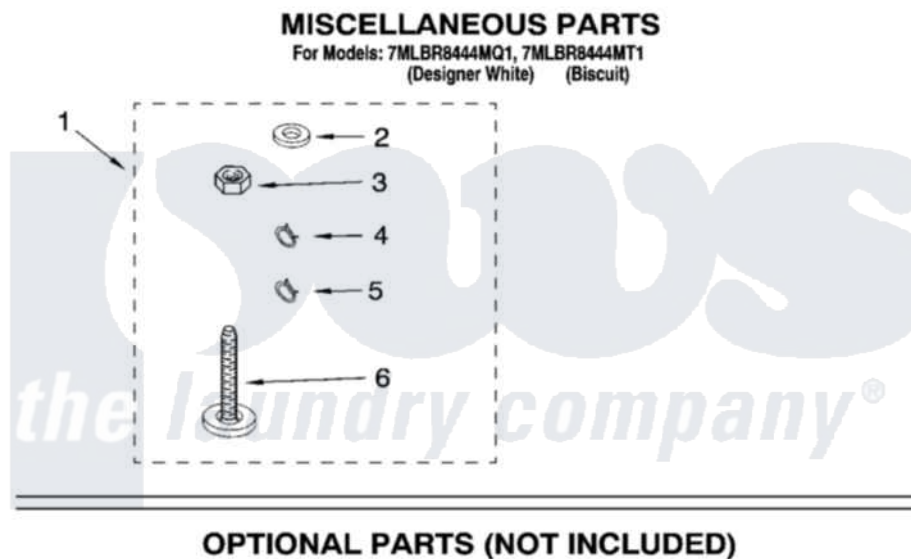

Whirlpool 7MLBR8444MQ1 10 - MISCELLANEOUS PARTS OPTIONAL PARTS (NOT INCLUDED)

Whirlpool [Residential Whirlpool 7MLBR8444MQ1 Washer Parts](#) Parts Diagram 10 - MISCELLANEOUS PARTS
OPTIONAL PARTS (NOT INCLUDED)
 Click on the part number to view part

Item	Original Part Number	Replaced By	Status	Part Description
1	3976263	285654		Parts-Misc
2	3976300	16123		Washer Inlet-Hose Miscellaneous Parts Must be Ordered Separately.
3	3359452			Nut, Lock
4	3366912	356138		Clamp, Hose
5	3366913	3357331		Clamp, Drain
6	389102	W10001130		Foot, Leveling
"	72017			Paint, Touch-Up
"	4392899			Paint, Touch-Up
"	350938			Paint, Pressurized Spray B
"	350930			Paint, Pressurized Spray B
"	4392901			Paint, Pressurized Spray
"	799344			Paint, Touch-Up)
"	4392900			Paint, Bulk)