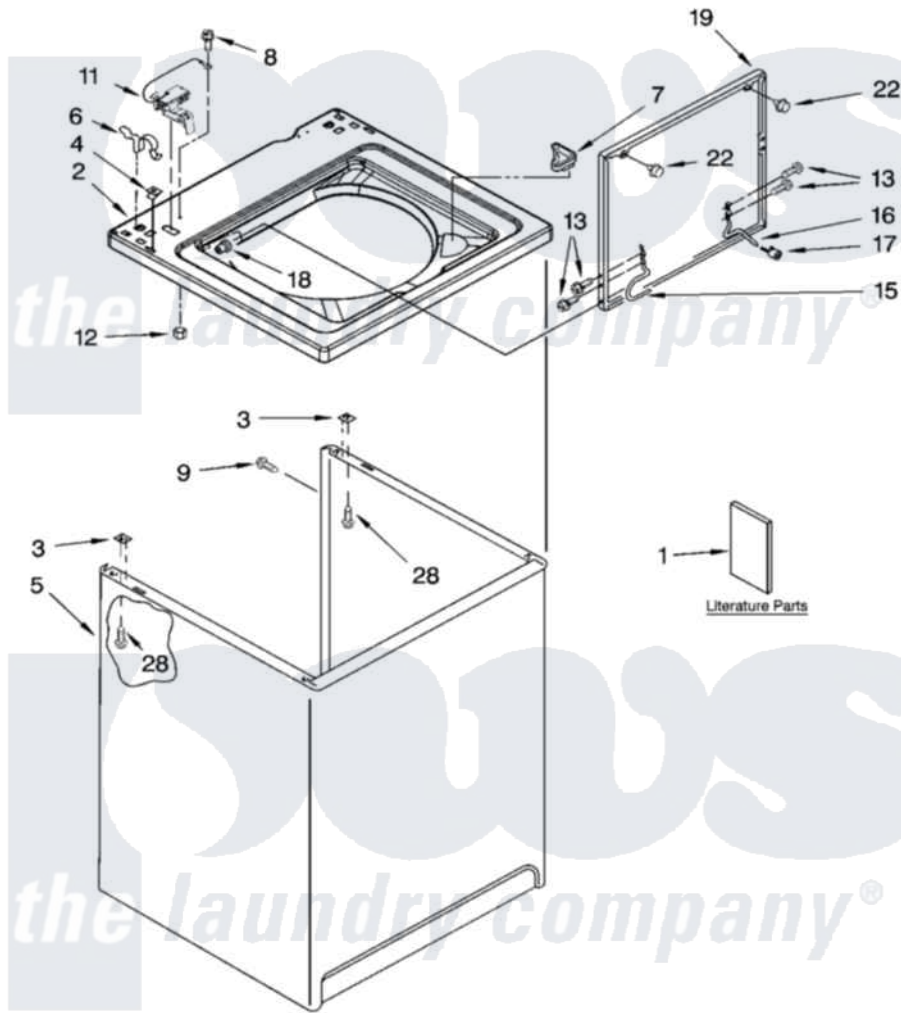

# Whirlpool 7MLBR8444MQ2 01 - TOP AND CABINET PARTS

## TOP AND CABINET PARTS

For Models: 7MLBR8444MQ2, 7MLBR8444MT2  
(Designer White) (Biscuit)

AUTOMATIC  
WASHER

1-04 Litho in U.S.A. (dtd)

1

Part No. 8180189

Whirlpool [Residential Whirlpool 7MLBR8444MQ2 Washer Parts](#) Parts Diagram 01 - TOP AND CABINET PARTS  
Click on the part number to view part

Item	Original Part Number	Replaced By	Status	Part Description
1	LIT3954763		Not Available	Literature Parts (Installation Instructions)
"	LIT8539738		Not Available	Literature Parts (Use & Care Guide)
"	LIT8539773		Not Available	Literature Parts (Energy Guide)
"	LIT8543286		Not Available	Wiring Diagram
2	<a href="#">8541617</a>			Top
"	<a href="#">8541619</a>			Top
3	62750			Spacer, Cabinet To Top (4)
4	<a href="#">357213</a>			Nut, Push-In
5	<a href="#">63128</a>			Cabinet
"	<a href="#">3954777</a>			Cabinet
6	<a href="#">62780</a>			Clip, Top And Cabinet And Rear Panel
7	<a href="#">3362952</a>			Dispenser, Bleach
8	<a href="#">3351614</a>			Screw, Gearcase Cover Mounting
9	3357011	<a href="#">308685</a>		Side Trim )

11	<a href="#">8318084</a>		Switch, Lid
12	3400901	<a href="#">680762</a>	Nut
13	3351355	<a href="#">W10119828</a>	Screw, Lid Hinge Mounting
15	<a href="#">8318088</a>		Hinge, Lid
16	<a href="#">54583</a>		Hinge, Lid
17	<a href="#">19119</a>		Bumper, Lid Hinge
18	<a href="#">21258</a>		Bearing, Lid Hinge
19	8557513	<a href="#">3957617</a>	Lid
"	8557514	<a href="#">3957618</a>	Lid
22	<a href="#">9724509</a>		Bumper, Lid
28	<a href="#">3390631</a>		Screw, 10-16 X 3/8