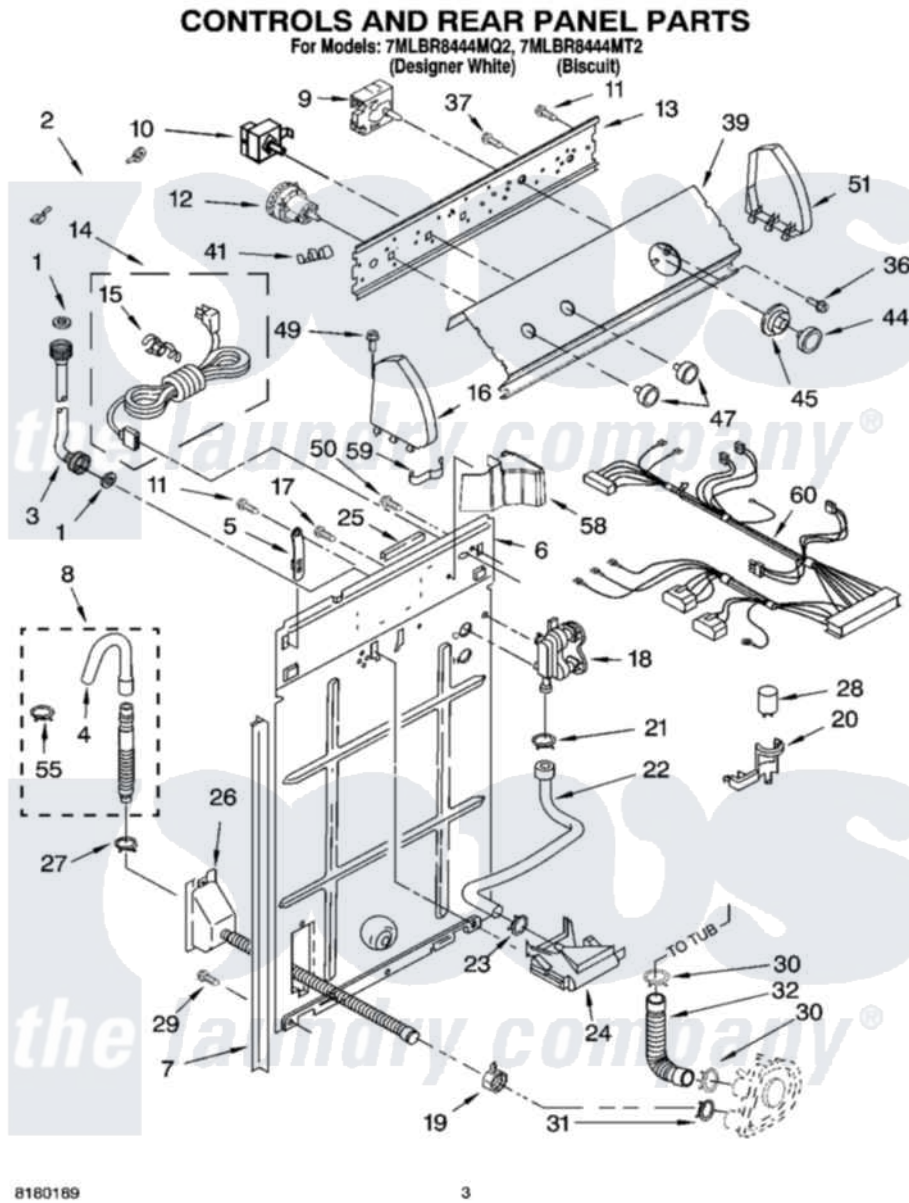

Whirlpool 7MLBR8444MQ2 02 - CONTROLS AND REAR PANEL PARTS

Whirlpool Residential Whirlpool 7MLBR8444MQ2 Washer Parts Parts Diagram 02 - CONTROLS AND REAR PANEL PARTS

Click on the part number to view part

Item	Original Part Number	Replaced By	Status	Part Description
1	16123			Washer Inlet-Hose Miscellaneous Parts Must be Ordered Separately.
2	3398893	3395559		Wire
3	3949374	89503		Hose-Inlet
"	3949375	89503		Hose-Inlet
4	3357027			Nozzle, Hose Drain
5	8318255	8568314		Strap, Console
6	8318407			Panel, Rear
7	62747			Pad, Rear Panel
8	3951609	285664		Hose
"	661577	285666		Hose
"	3357090	285702		Hose
9	3951603			Timer, Control
10	661614			Switch, Water Temperature
11	90767			Screw, 8A X 3/8 HeX Washer Head Tapping

12	3366847	W10337780	Switch-WL
13	3948814		Bracket, Control
14	8532158	W10130795	Cord-Power
15	3949468	285777	Relief-Str
16	8271369	279962	Endcap
"	8314852		Cap, End
17	9740848		Screw, Mixing Valve Mounting
18	3952164	285805	Valve-Inlet
19	3976395		Restraint, Hose
20	8318201	8318046	Clip, Capacitor
21	370451	596669	Clamp, Manifold
22	62662	3357328	Hose, Vacuum Break
23	371503	596669	Clamp, Manifold
24	3347034		Break, Vacuum
25	303294	3367669	Protector, Edge
26	8317940	W10358149	Drain Hose Assembly
27	3366912	356138	Clamp, Hose
28	661606	8572717	Capacitor, Motor Start
29	62863	3390631	Screw, 10-16 X 3/8
30	3363366	616099	Clamp
31	8317496	285655	Clamp, Hose
32	3951449	285871	Hose
36	3400818		Screw, Timer Mounting
37	3179795		Screw, Ground
39	8539613		Panel, Console
"	8539614		Panel, Console
41	357572	W10113937	Clip, Grounding
44	8271345	3957824	Knob, Timer
"	8271347	3957822	Knob, Timer
45	8271351	3957849	Dial, Timer
"	8271370	3957850	Dial, Timer
47	8271339	3957799	Knob, Control
"	8271348	3957797	Knob, Push-To-Start
49	388326		Screw, 8-18 X 1.25
50	3351614		Screw, Gearcase Cover Mounting
51	8271363	279962	Endcap
"	8314851		Cap, End
55	3366913	3357331	Clamp, Drain
58	8314879		Shield, Inlet Valve
59	3347812	8528351	Clip
60	3956739		Harness, Wiring