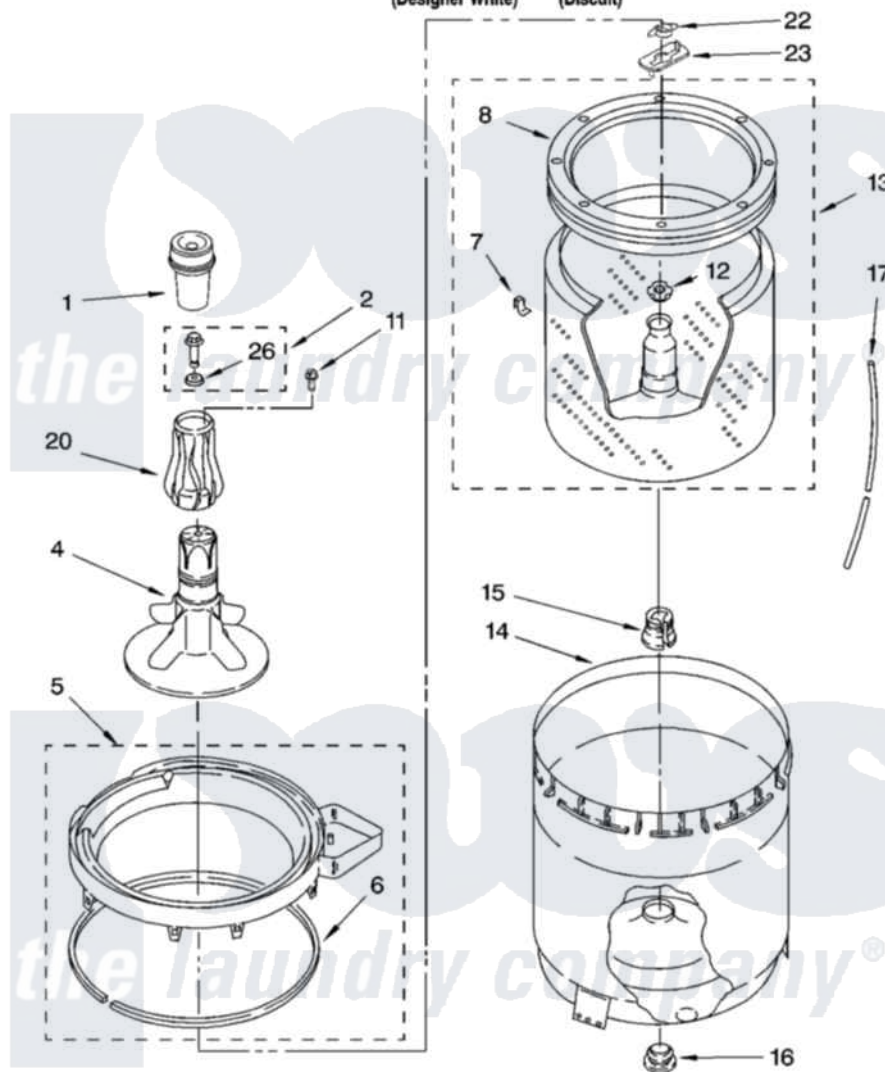

Whirlpool 7MLBR8444MQ2 03 - AGITATOR, BASKET AND TUB PARTS

AGITATOR, BASKET AND TUB PARTS

For Models: 7MLBR8444MQ2, 7MLBR8444MT2
(Designer White) (Biscuit)

8180189

5

Whirlpool [Residential Whirlpool 7MLBR8444MQ2 Washer Parts](#) Parts Diagram 03 - AGITATOR, BASKET AND TUB PARTS

[Click on the part number to view part](#)

Item	Original Part Number	Replaced By	Status	Part Description
1	63580			Dispenser, Fabric Softener
2	358237			Screw And Washer
4	64214			Agitator
5	3360611			Tub Ring And Gasket Assembly
6	3359586			Gasket, Tub Ring
7	8519815			Clip, Balance Ring
8	3956205			Balance Ring
11	63027	W10109200		Screw, Baffle Mounting
12	21366			Nut, Spanner
13	3956206	3956207		Basket And Balance Ring
14	63125			Tub
15	389140			Tub Block, Basket Drive
16	383727			Gasket, Centerpod
17	3363657	353244		Hose, Pressure Switch
20	64210			Extension, Agitator