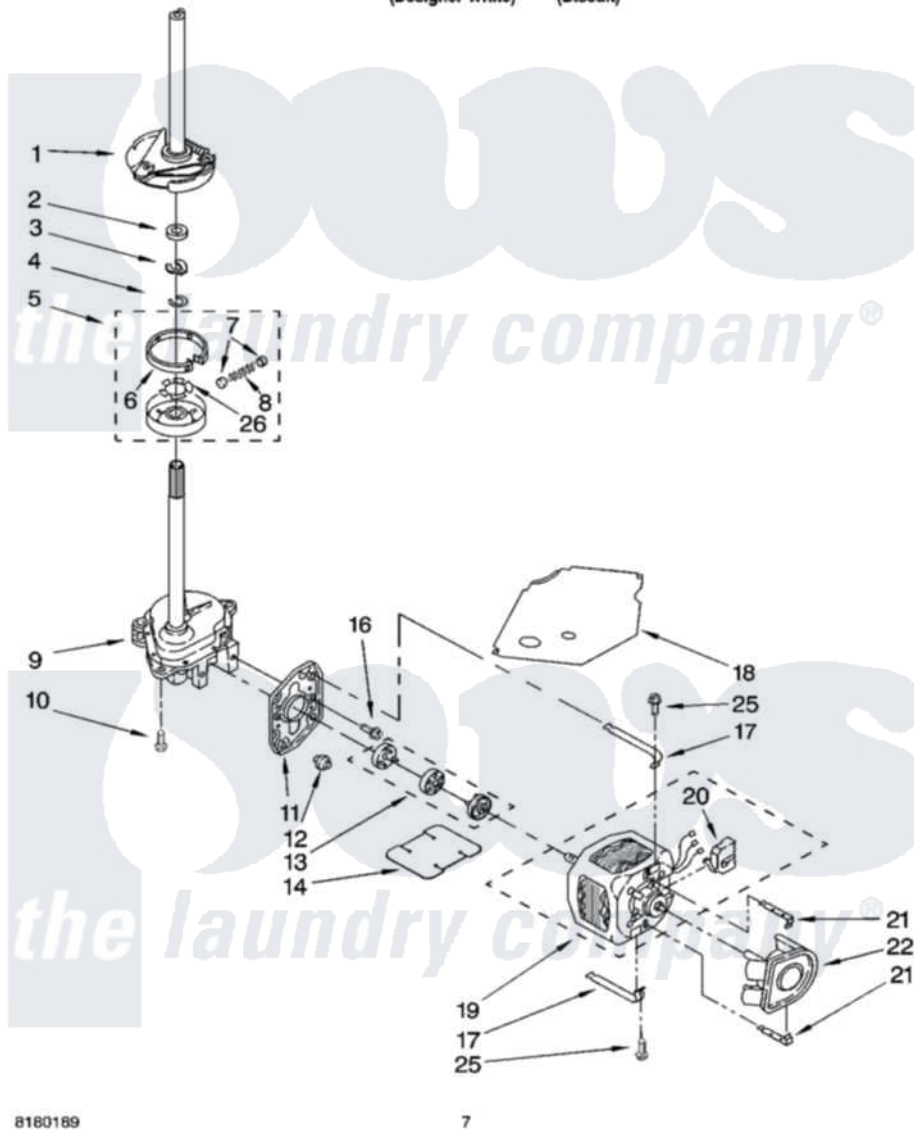

Whirlpool 7MLBR8444MQ2 04 - BRAKE, CLUTCH, GEARCASE, MOTOR AND PUMP PARTS

BRAKE, CLUTCH, GEARCASE, MOTOR AND PUMP PARTS

For Models: 7MLBR8444MQ2, 7MLBR8444MT2
(Designer White) (Biscuit)

8180189

7

Whirlpool [Residential Whirlpool 7MLBR8444MQ2 Washer Parts](#) Parts Diagram 04 - BRAKE, CLUTCH, GEARCASE, MOTOR AND PUMP PARTS
Click on the part number to view part

Item	Original Part Number	Replaced By	Status	Part Description
1	388951	285792		Basketdrive
2	63292			Washer, Spin Tube Thrust
3	62697	W10080230		Ring, Spin Tube Support
4	63283	285353		Ring
5	3951311	285785		Clutch
6	3951308	285790		Lining
7	62646			Cap, Clutch Spring
8	3946792			Spring And Damper Assembly
9	8532118	3360629		Gearcase
10	3357334	3400516		Screw Anti-Rattle
11	62611			Plate, Motor Mount To Gearcase
12	62691			Grommet, Motor
13	285753	285753A		Coupling
14	8316060			Shield, Tub To Motor

16	3400516		Screw Anti-Rattle
17	3349637	W10086010	Retainer, Motor
18	3362089		Shield, Tub To Motor
19	8528157	661600	Motor, Main Drive
20	3952056		Switch, Main Drive Motor
21	8546127		Retainer, Pump
22	3363394		Pump
25	3387485	273556	Screw, 10-16 X 5/8
26	3355454		Clip, Main Drive