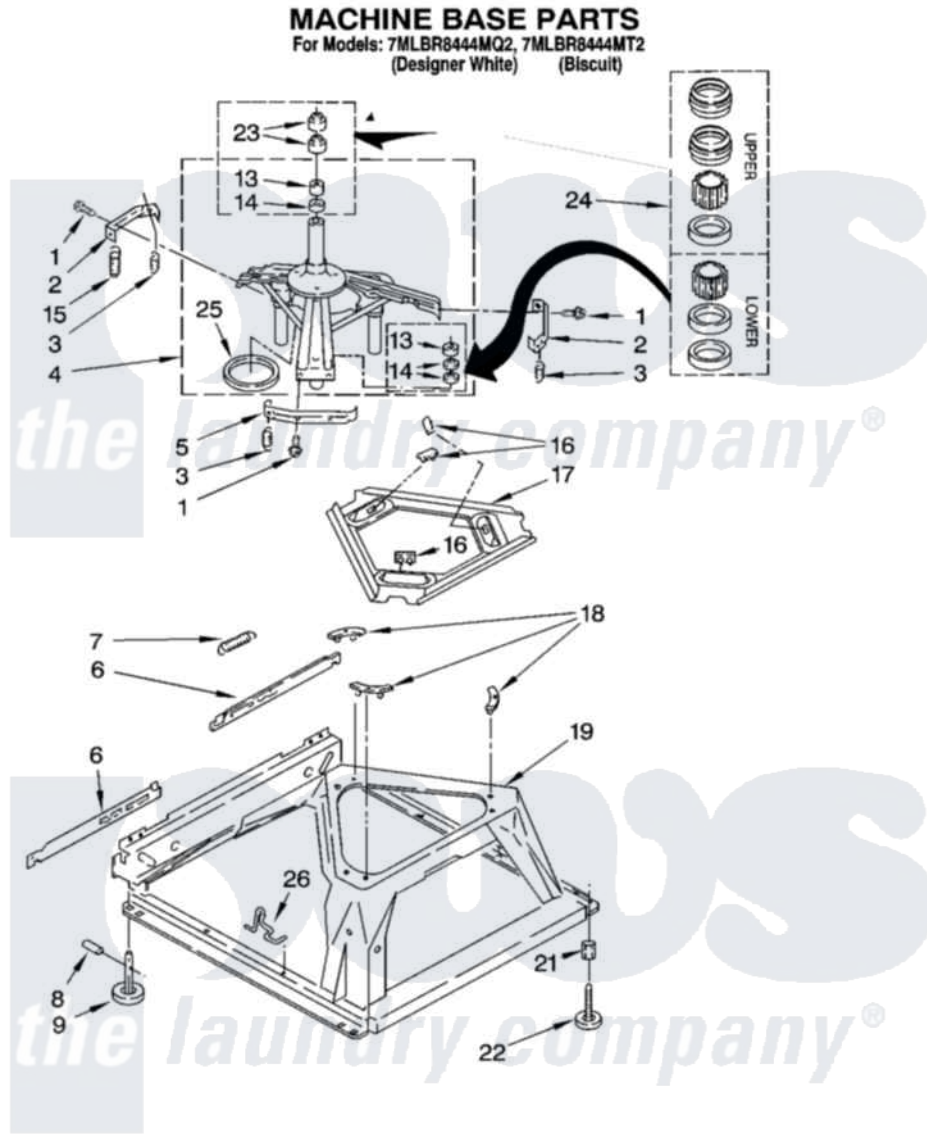

Whirlpool 7MLBR8444MQ2 05 - MACHINE BASE PARTS

8

8180189

Whirlpool [Residential Whirlpool 7MLBR8444MQ2 Washer Parts](#) Parts Diagram 05 - MACHINE BASE PARTS
Click on the part number to view part

Item	Original Part Number	Replaced By	Status	Part Description
1	3400076			Screw, Bracket Mounting
2	64067			Bracket, Spring Outer
3	63907			Spring, Suspension
4	3362087	280184		Support
5	64065			Bracket, Spring Outer
6	63138			Link, Leveling Mechanism
7	62597	8316845		Spring
8	62837			Pin, Knurled
9	62596	285244		Feet-Leveling
13	3347047	8546455		Bearing, Centerpost
14	357409	359449		Seal, Agitator Shaft
15	388492	W10250667		Spring, Counterweight
16	62568	285219		Pad
17	3946509			Plate, Suspension
18	3363660	285744		Pad
19	3349337	285459		Base

21	3359452		Nut, Lock
22	389102	W10001130	Foot, Leveling
23	356934	8577376	Seal, Centerpost
24	285203		Centerpost Bearing Kit
25	63134		Ring, Sound Deadening
26	63806	W10145155	Retainer, Suspension Spring