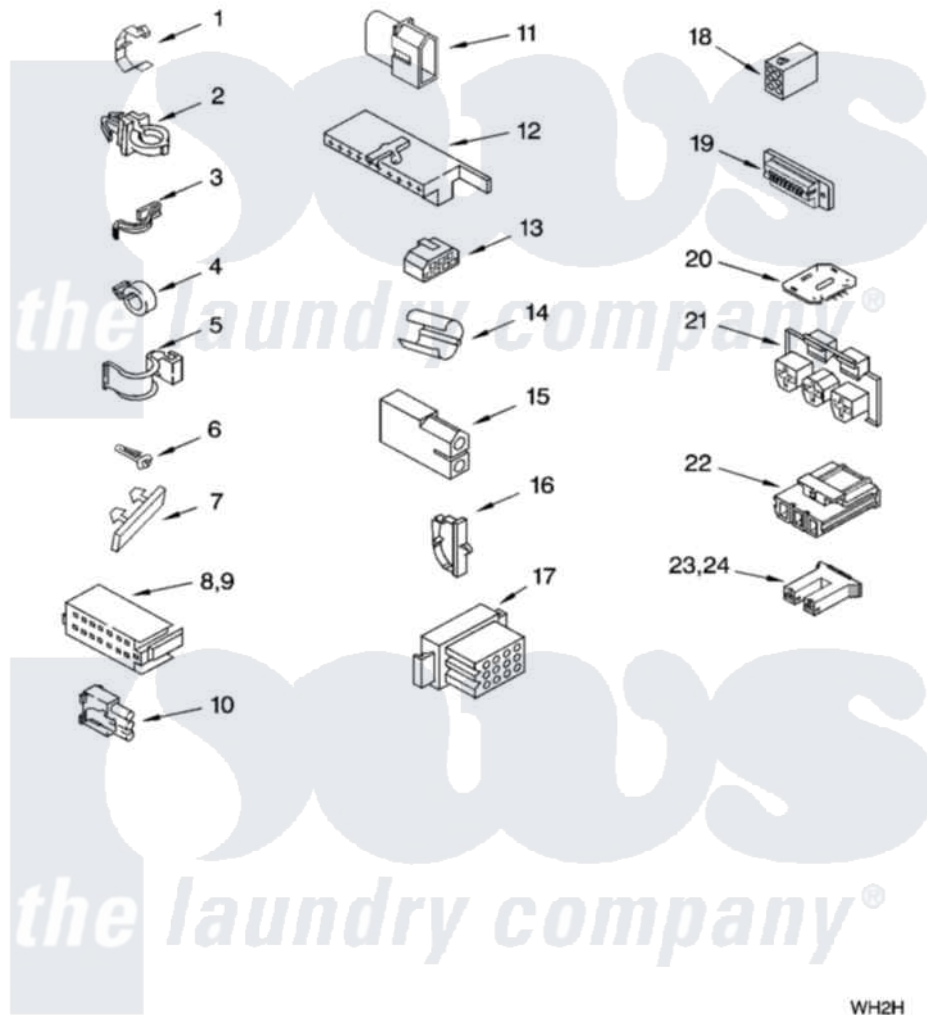

Whirlpool 7MLBR8444MQ2 06 - WIRING HARNESS PARTS

WIRING HARNESS PARTS

For Models: 7MLBR8444MQ2, 7MLBR8444MT2
(Designer White) (Biscuit)

WH2H

8180189

9

Whirlpool [Residential Whirlpool 7MLBR8444MQ2 Washer Parts](#) Parts Diagram 06 - WIRING HARNESS PARTS
Click on the part number to view part

Item	Original Part Number	Replaced By	Status	Part Description
1	3349557			Retainer, Harness
2	388498		Not Available	Clip, Harness
3	3347812	8528351		Clip
4	3352501	8559320		Restraint, Hose
5	90016			Clip, Pressure Switch Hose
6	3390496	8281256		Clip, Harness
7	389379			Retainer, Side To Feature Panel
8	3948614			Disconnect Block
9	352089			Timer, Block Disconnect
10	62889			Receptacle, Terminal
11	353424			Plug, Terminal
12	62505			Block, Disconnect
13	3347243			Block, Disconnect
14	63523			Harness, Protector
15	717252			Receptacle, Terminal
16	3352944			Clip, Harness

17	3390423	Not Available	Block, Disconnect (12-Way) (Timer) (Use Term. 94613)
18	3347730	Not Available	Receptacle, (6-Way) (Use Term. 94613)
19	3349494		Connector, Etc
20	3407125	3955728	Control, Etc
21	3948617	2172937	Connector
22	3360056		Connector
23	3354925		Block, Connector
24	3354926		Block, Connector