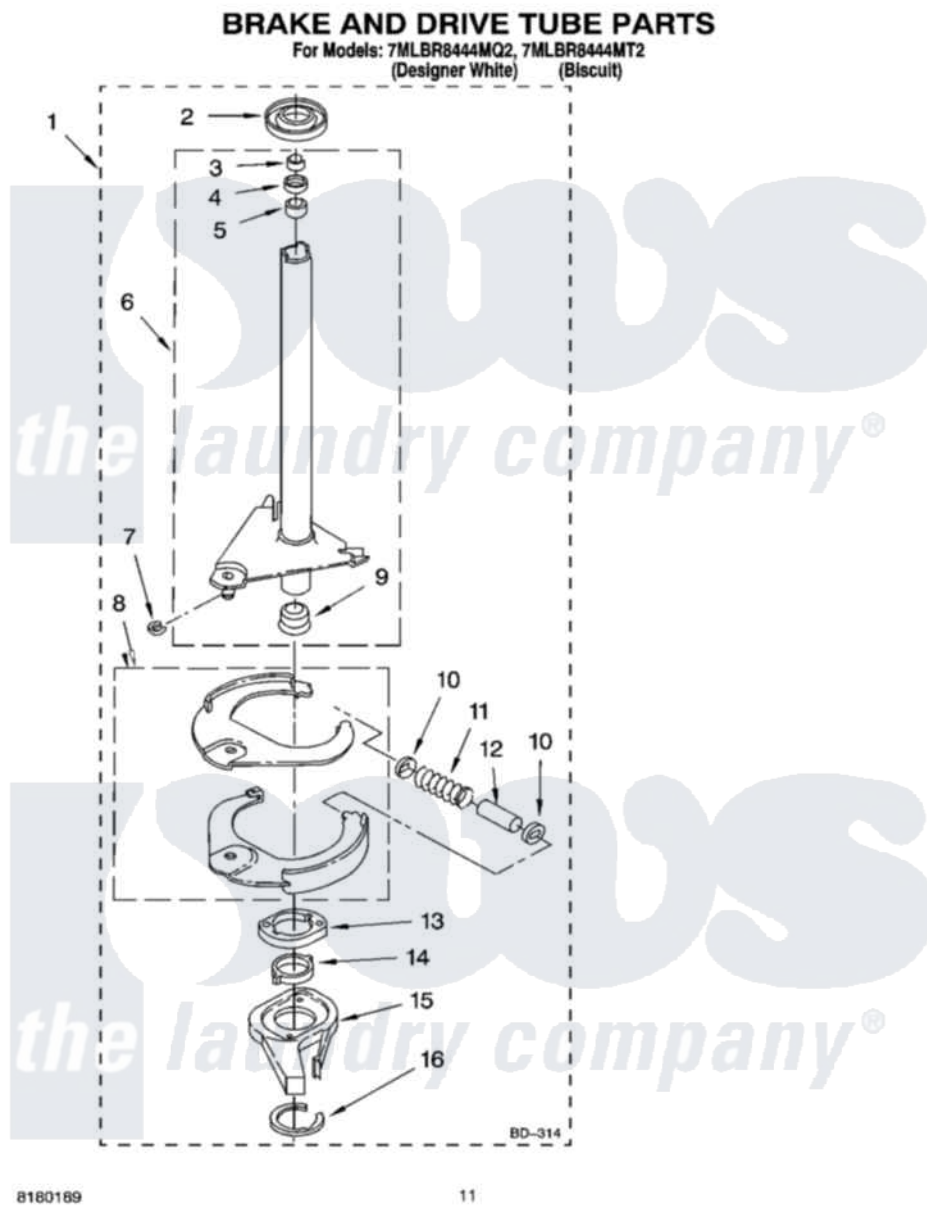

Whirlpool 7MLBR8444MQ2 07 - BRAKE AND DRIVE TUBE PARTS

8180189

11

Whirlpool [Residential Whirlpool 7MLBR8444MQ2 Washer Parts](#) Parts Diagram 07 - BRAKE AND DRIVE TUBE PARTS
Click on the part number to view part

Item	Original Part Number	Replaced By	Status	Part Description
1	388951	285792		Basketdrive
2	62658			Ring, Thrust
3	91939			Seal, Shaft
4	356427			Seal, Spin Pinion
5	356937			Spacer, Drive Tube
6	64027	64208		Tube-Spin
7	64035	W10083190		Ring, Retaining
8	64232	285438		Shoe-Brake
9	62703	8546462		"T" Bearing, Spin Tube
10	62648	285658		Sleeve
11	62647		Not Available	Spring, Brake
12	62909	285658		Sleeve
13	63023	8546461		Cam, Brake Release
14	63022			Sleeve, Cam
15	64194	285790		Lining
16	90368	W10083200		Ring, Retaining

" N/A

Not Available

FOLLOWING PARTS NOT
ILLUSTRATED

" [285208](#)

Lubricant