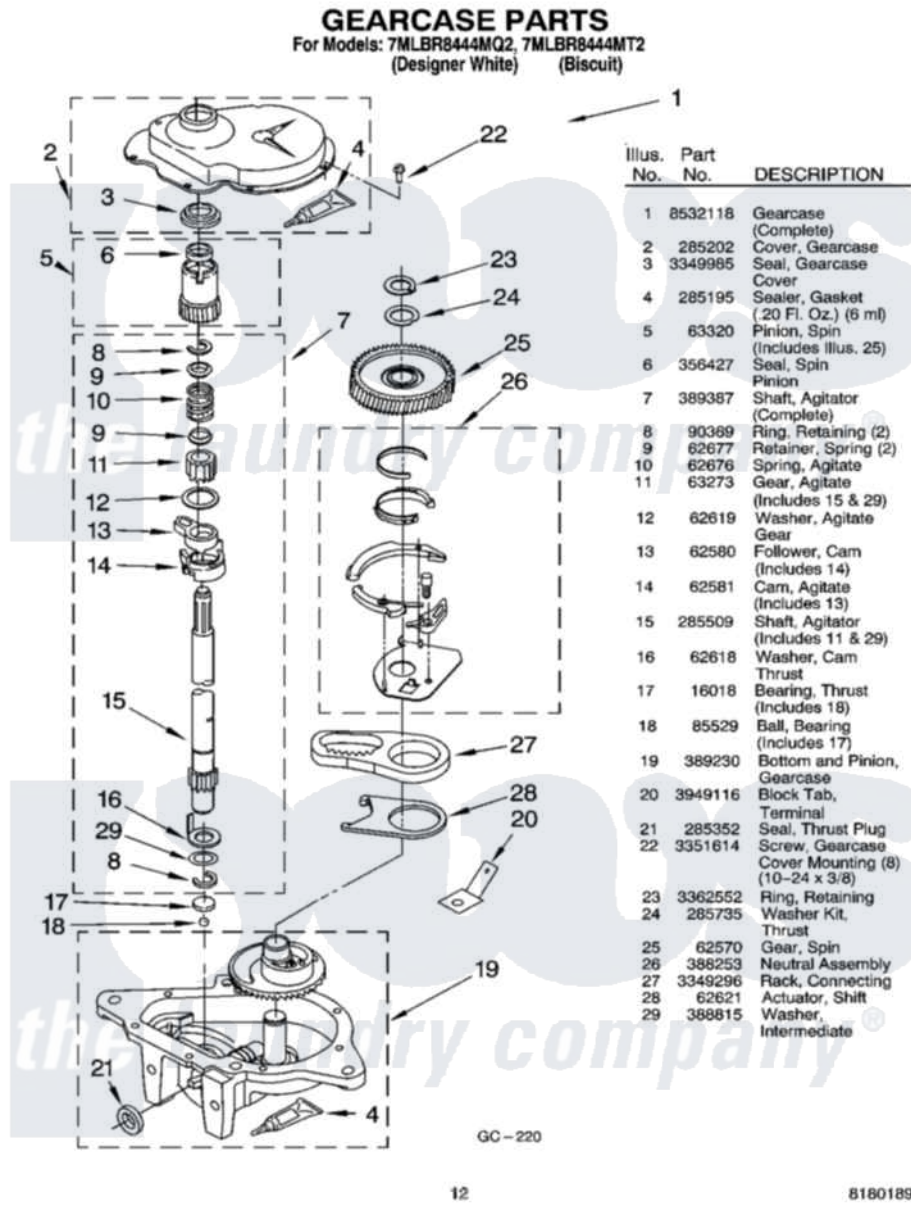

Whirlpool 7MLBR8444MQ2 08 - GEARCASE PARTS

12

8180189

Whirlpool [Residential Whirlpool 7MLBR8444MQ2 Washer Parts](#) Parts Diagram 08 - GEARCASE PARTS
Click on the part number to view part

Item	Original Part Number	Replaced By	Status	Part Description
1	8532118	3360629		Gearcase
2	285202			Cover, Gearcase
3	3349985			Seal, Gearcase Cover
4	285195			Sealer Sealer, Gasket
5	63320	285362		Gear and Pinion
6	356427			Seal, Spin Pinion
7	389387			Shaft, Agitator
8	90369		Not Available	Ring, Retaining (2)
9	62677			Retainer, Spring
10	62676			Spring, Agitator
11	63273	285509		Shaft, Agitator
12	62619			Washer, Agitator Gear
13	62580	285206		Cam-Agitator
14	62581	285206		Cam-Agitator
15	285509			Shaft, Agitator
16	62618			Washer, Cam Thrust

17	16018	285205	Bearing
18	85529	285205	Bearing
19	389230	285515	Gearcase
20	3949116	Not Available	BLOCK TAB, TERMINAL
21	285352		Seal Kit, Thrust Plug
22	3351614		Screw, Gearcase Cover Mounting
23	3362552	285765	Ring-Retrn
24	285735	285766	Washer Kit, Thrust
25	62570	285362	Gear and Pinon
26	388253	999516	Shelf-Glas
27	3349296	8546456	Rack, Connecting
28	62621		Actuator, Shift
29	388815		Washer, Intermediate 1 3976263 Miscellaneous Parts Bag 2 3976300 Washer, Inlet Hose 3 3366913 Clamp, Hose