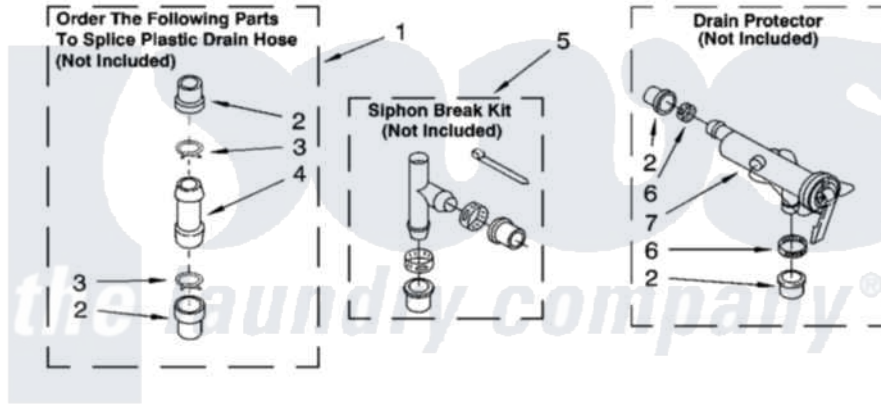

WATER SYSTEM PARTS

For Models: 7MLBR8444MQ2, 7MLBR8444MT2
(Designer White) (Biscuit)

WS400

8180189

13

Whirlpool [Residential Whirlpool 7MLBR8444MQ2 Washer Parts](#) Parts Diagram 09 - WATER SYSTEM PARTS
Click on the part number to view part

Item	Original Part Number	Replaced By	Status	Part Description
1	285442			Water System Parts
2	285321			Water System Parts
3	370447	285655		Clamp, Hose
4	16272			Connector, Straight
5	285320			Water System Parts
6	65349	285655		Clamp, Hose
7	367031			Water System Parts