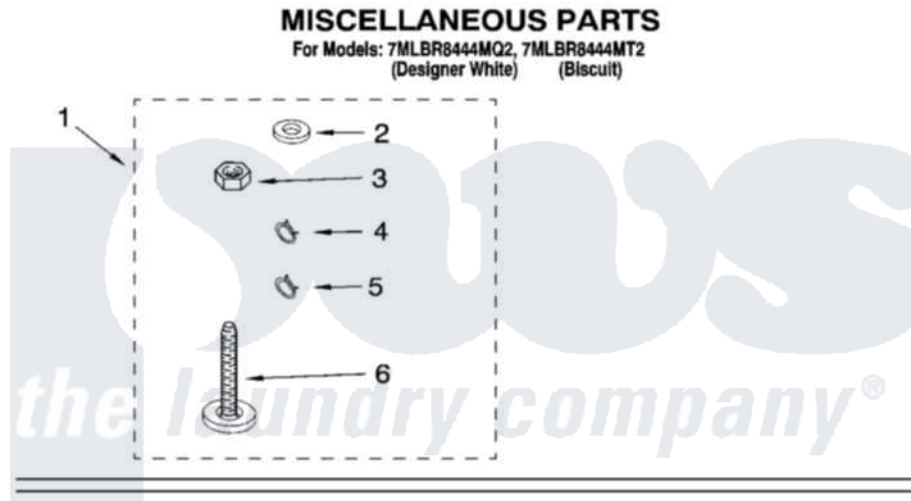

**Whirlpool 7MLBR8444MQ2 10 - MISCELLANEOUS PARTS OPTIONAL PARTS (NOT INCLUDED)**

Whirlpool [Residential Whirlpool 7MLBR8444MQ2 Washer Parts](#) Parts Diagram 10 - MISCELLANEOUS PARTS  
OPTIONAL PARTS (NOT INCLUDED)  
[Click on the part number to view part](#)

Item	Original Part Number	Replaced By	Status	Part Description
1	3976253	<a href="#">285654</a>		Parts-Misc
2	<a href="#">16123</a>			Washer Inlet-Hose Miscellaneous Parts Must be Ordered Separately.
3	<a href="#">3359452</a>			Nut, Lock
4	3366912	<a href="#">356138</a>		Clamp, Hose
5	3366913	<a href="#">3357331</a>		Clamp, Drain
6	389102	<a href="#">W10001130</a>		Foot, Leveling
"	<a href="#">72017</a>			Paint, Touch-Up
"	<a href="#">4392899</a>			Paint, Touch-Up
"	<a href="#">350938</a>			Paint, Pressurized Spray B
"	<a href="#">350930</a>			Paint, Pressurized Spray B
"	<a href="#">4392901</a>			Paint, Pressurized Spray
"	<a href="#">799344</a>			Paint, Touch-Up )
"	<a href="#">4392900</a>			Paint, Bulk )