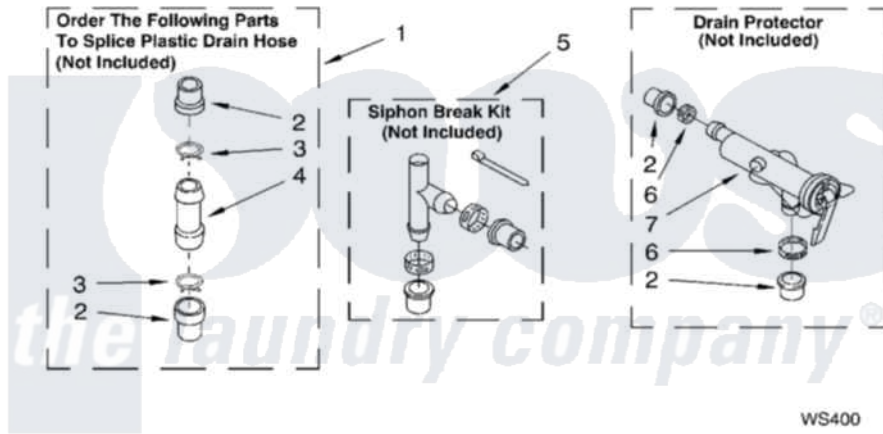

Whirlpool 7MLBR8444MT0 09 - WATER SYSTEM PARTS

WATER SYSTEM PARTS

For Models: 7MLBR8444MQ0, 7MLBR8444MT0
(Designer White) (Biscuit)

8180059

13

Whirlpool [Residential Whirlpool 7MLBR8444MT0 Washer Parts](#) Parts Diagram 09 - WATER SYSTEM PARTS
Click on the part number to view part

Item	Original Part Number	Replaced By	Status	Part Description
1	285442			Water System Parts
2	285321			Water System Parts
3	370447	285655		Clamp, Hose
4	16272			Connector, Straight
5	285320			Water System Parts
6	65349	285655		Clamp, Hose
7	367031			Water System Parts