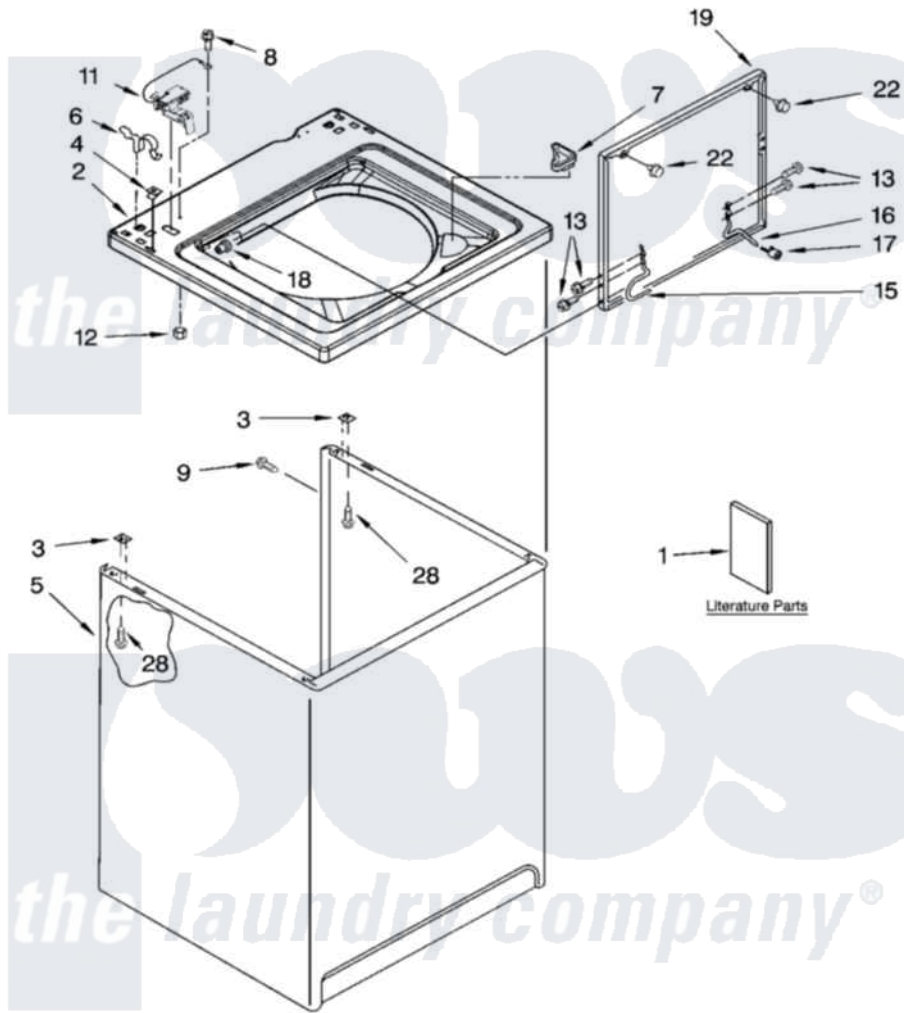

Whirlpool 7MLBR8444MT1 01 - TOP AND CABINET PARTS

TOP AND CABINET PARTS

For Models: 7MLBR8444MQ1, 7MLBR8444MT1
(Designer White) (Biscuit)

AUTOMATIC
WASHER

10-03 Litho in U.S.A. (drd)

1

Part No. 8180152

Whirlpool [Residential Whirlpool 7MLBR8444MT1 Washer Parts](#) Parts Diagram 01 - TOP AND CABINET PARTS
Click on the part number to view part

Item	Original Part Number	Replaced By	Status	Part Description
1	LIT3954763		Not Available	Literature Parts (Installation Instructions)
"	LIT8539738		Not Available	Literature Parts (Use & Care Guide)
"	LIT8539773		Not Available	Literature Parts (Energy Guide)
"	LIT8543286		Not Available	Wiring Diagram
2	8541617			Top
"	8541619			Top
3	62750			Spacer, Cabinet To Top (4)
4	357213			Nut, Push-In
5	63128			Cabinet
"	3954777			Cabinet
6	62780			Clip, Top And Cabinet And Rear Panel
7	3362952			Dispenser, Bleach
8	3351614			Screw, Gearcase Cover Mounting
9	3357011	308685		Side Trim)

11	8318084		Switch, Lid
12	3400901	680762	Nut
13	3351355	W10119828	Screw, Lid Hinge Mounting
15	8318088		Hinge, Lid
16	54583		Hinge, Lid
17	19119		Bumper, Lid Hinge
18	21258		Bearing, Lid Hinge
19	8557513	3957617	Lid
"	8557514	3957618	Lid
22	9724509		Bumper, Lid
28	3390631		Screw, 10-16 X 3/8