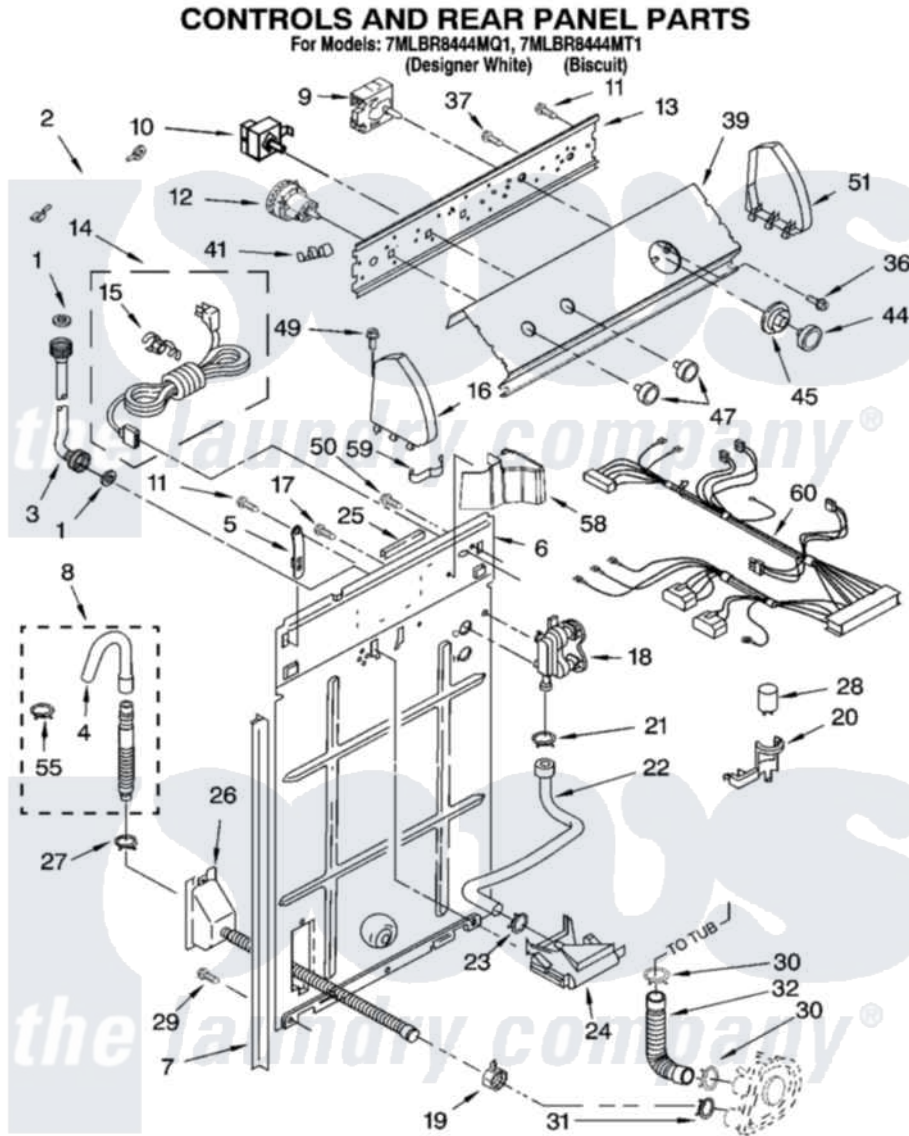

# Whirlpool 7MLBR8444MT1 02 - CONTROLS AND REAR PANEL PARTS

8180152

3

Whirlpool [Residential Whirlpool 7MLBR8444MT1 Washer Parts](#) Parts Diagram 02 - CONTROLS AND REAR PANEL PARTS

[Click on the part number to view part](#)

Item	Original Part Number	Replaced By	Status	Part Description
1	3976300	<a href="#">16123</a>		Washer Inlet-Hose Miscellaneous Parts Must be Ordered Separately.
2	3398893	<a href="#">3395559</a>		Wire
3	3949374	<a href="#">89503</a>		Hose-Inlet
"	3949375	<a href="#">89503</a>		Hose-Inlet
4	<a href="#">3357027</a>			Nozzle, Hose Drain
5	8318255	<a href="#">8568314</a>		Strap, Console
6	<a href="#">8318407</a>			Panel, Rear
7	<a href="#">62747</a>			Pad, Rear Panel
8	3951609	<a href="#">285664</a>		Hose
"	661577	<a href="#">285666</a>		Hose
"	3357090	<a href="#">285702</a>		Hose
9	<a href="#">3951603</a>			Timer, Control
10	<a href="#">661614</a>			Switch, Water Temperature
11	<a href="#">90767</a>			Screw, 8A X 3/8 HeX Washer Head Tapping