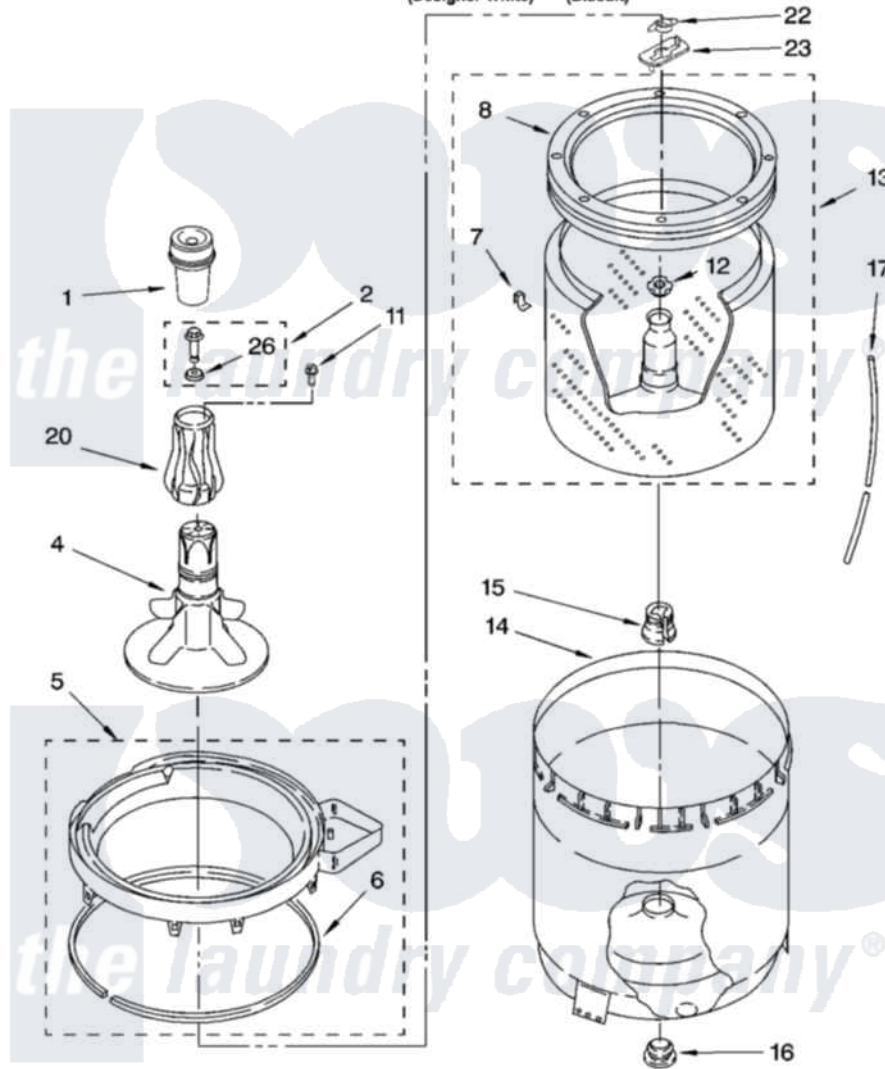

Whirlpool 7MLBR8444MT1 03 - AGITATOR, BASKET AND TUB PARTS

AGITATOR, BASKET AND TUB PARTS

For Models: 7MLBR8444MQ1, 7MLBR8444MT1
(Designer White) (Biscuit)

8180152

5

Whirlpool [Residential Whirlpool 7MLBR8444MT1 Washer Parts](#) Parts Diagram 03 - AGITATOR, BASKET AND TUB PARTS

[Click on the part number to view part](#)

Item	Original Part Number	Replaced By	Status	Part Description
1	63580			Dispenser, Fabric Softener
2	358237			Screw And Washer
4	64214			Agitator
5	3360611			Tub Ring And Gasket Assembly
6	3359586			Gasket, Tub Ring
7	8519815			Clip, Balance Ring
8	3956205			Balance Ring
11	63027	W10109200		Screw, Baffle Mounting
12	21366			Nut, Spanner
13	3956206	3956207		Basket And Balance Ring
14	63125			Tub
15	389140			Tub Block, Basket Drive
16	383727			Gasket, Centerpod
17	3363657	353244		Hose, Pressure Switch
20	64210			Extension, Agitator

[3949550](#)

Washer