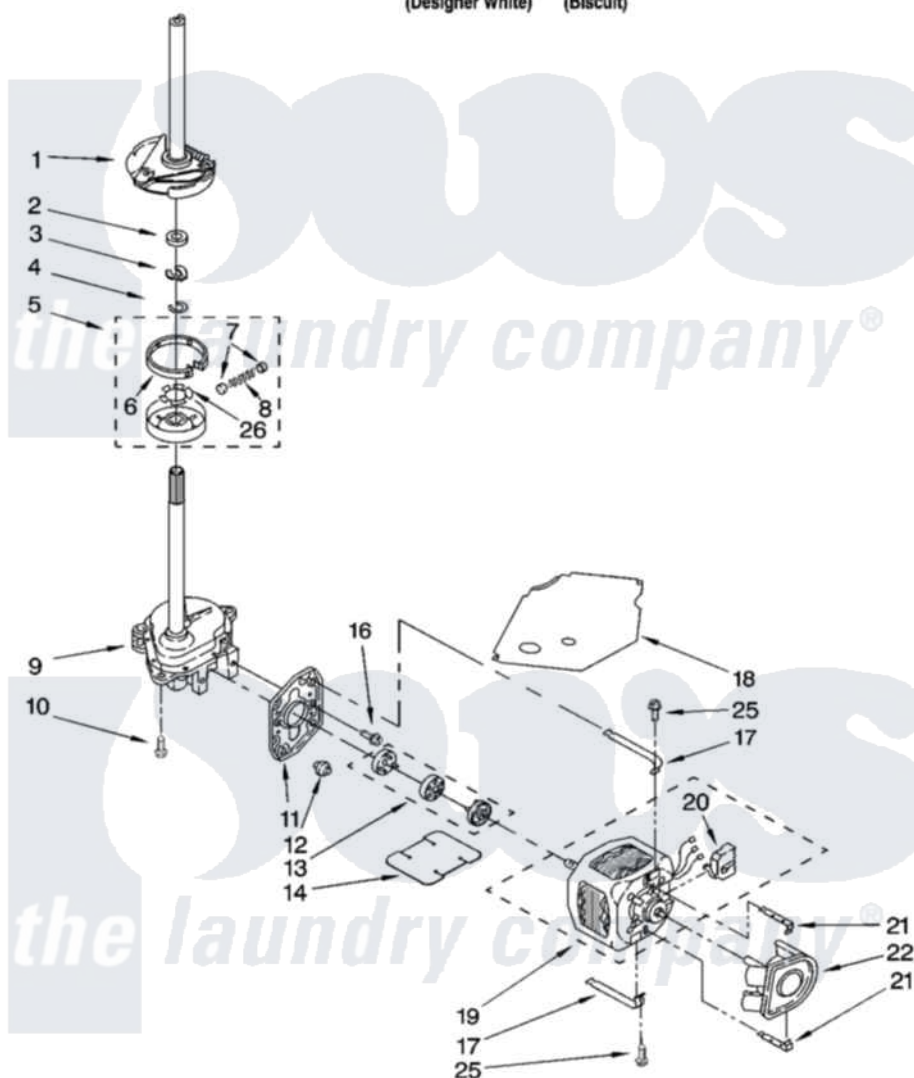

# Whirlpool 7MLBR8444MT1 04 - BRAKE, CLUTCH, GEARCASE, MOTOR AND PUMP PARTS

## BRAKE, CLUTCH, GEARCASE, MOTOR AND PUMP PARTS

For Models: 7MLBR8444MQ1, 7MLBR8444MT1  
(Designer White) (Biscuit)

8180152

7

Whirlpool [Residential Whirlpool 7MLBR8444MT1 Washer Parts](#) Parts Diagram 04 - BRAKE, CLUTCH, GEARCASE, MOTOR AND PUMP PARTS

[Click on the part number to view part](#)

Item	Original Part Number	Replaced By	Status	Part Description
1	388951	<a href="#">285792</a>		Basketdrive
2	<a href="#">63292</a>			Washer, Spin Tube Thrust
3	62697	<a href="#">W10080230</a>		Ring, Spin Tube Support
4	63283	<a href="#">285353</a>		Ring
5	3951311	<a href="#">285785</a>		Clutch
6	3951308	<a href="#">285790</a>		Lining
7	<a href="#">62646</a>			Cap, Clutch Spring
8	<a href="#">3946792</a>			Spring And Damper Assembly
9	8532118	<a href="#">3360629</a>		Gearcase
10	3357334	<a href="#">3400516</a>		Screw Anti-Rattle
11	<a href="#">62611</a>			Plate, Motor Mount To Gearcase
12	<a href="#">62691</a>			Grommet, Motor
13	285753	<a href="#">285753A</a>		Coupling
14	<a href="#">8316060</a>			Shield, Tub To Motor

16	<a href="#">3400516</a>		Screw Anti-Rattle
17	3349637	<a href="#">W10086010</a>	Retainer, Motor
18	<a href="#">3362089</a>		Shield, Tub To Motor
19	8528157	<a href="#">661600</a>	Motor, Main Drive
20	<a href="#">3952056</a>		Switch, Main Drive Motor
21	<a href="#">8546127</a>		Retainer, Pump
22	<a href="#">3363394</a>		Pump
25	3387485	<a href="#">273556</a>	Screw, 10-16 X 5/8
26	<a href="#">3355454</a>		Clip, Main Drive