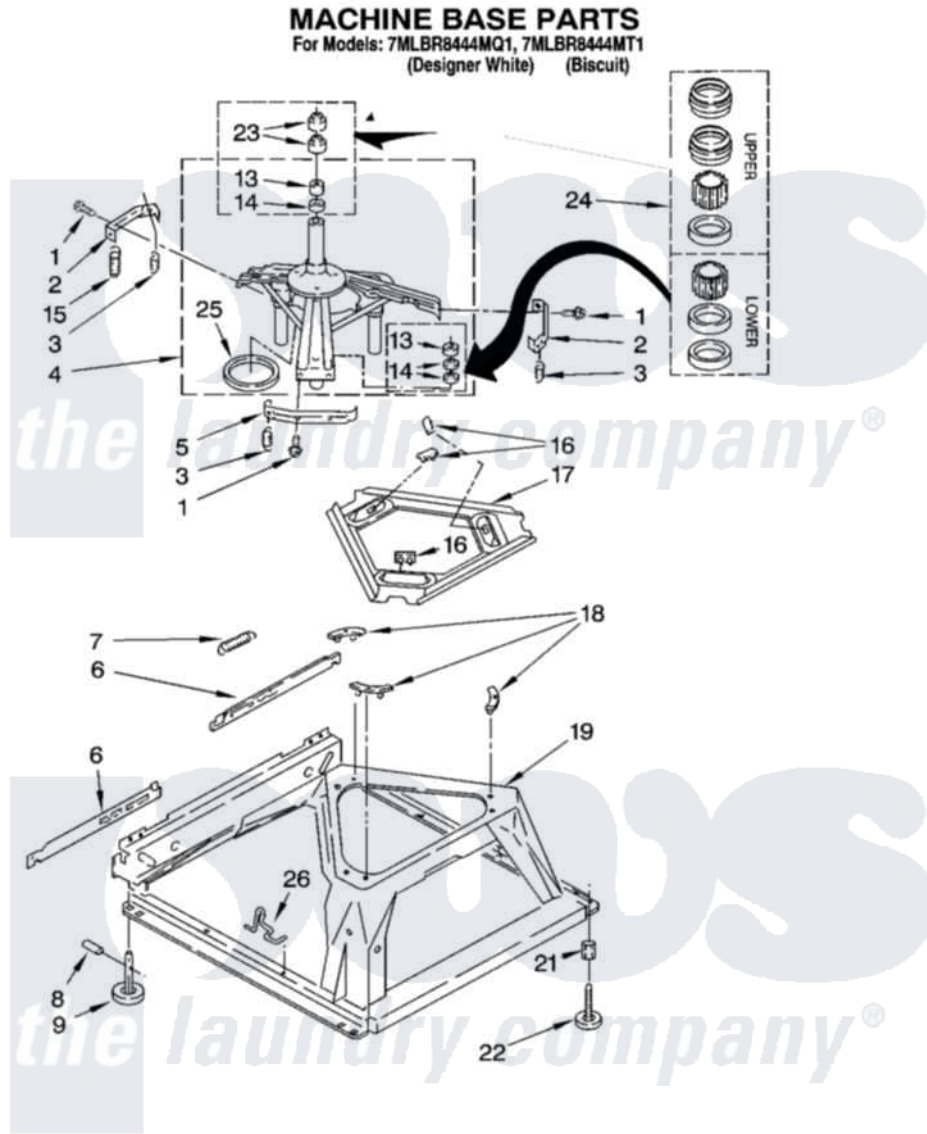

Whirlpool 7MLBR8444MT1 05 - MACHINE BASE PARTS

8

8180152

Whirlpool [Residential Whirlpool 7MLBR8444MT1 Washer Parts](#) Parts Diagram 05 - MACHINE BASE PARTS
Click on the part number to view part

Item	Original Part Number	Replaced By	Status	Part Description
1	3400076			Screw, Bracket Mounting
2	64067			Bracket, Spring Outer
3	63907			Spring, Suspension
4	3362087	280184		Support
5	64065			Bracket, Spring Outer
6	63138			Link, Leveling Mechanism
7	62597	8316845		Spring
8	62837			Pin, Knurled
9	62596	285244		Feet-Leveling
13	3347047	8546455		Bearing, Centerpost
14	357409	359449		Seal, Agitator Shaft
15	388492	W10250667		Spring, Counterweight
16	62568	285219		Pad
17	3946509			Plate, Suspension
18	3363660	285744		Pad
19	3349337	285459		Base

21	3359452		Nut, Lock
22	389102	W10001130	Foot, Leveling
23	356934	8577376	Seal, Centerpost
24	285203		Centerpost Bearing Kit
25	63134		Ring, Sound Deadening
26	63806	W10145155	Retainer, Suspension Spring