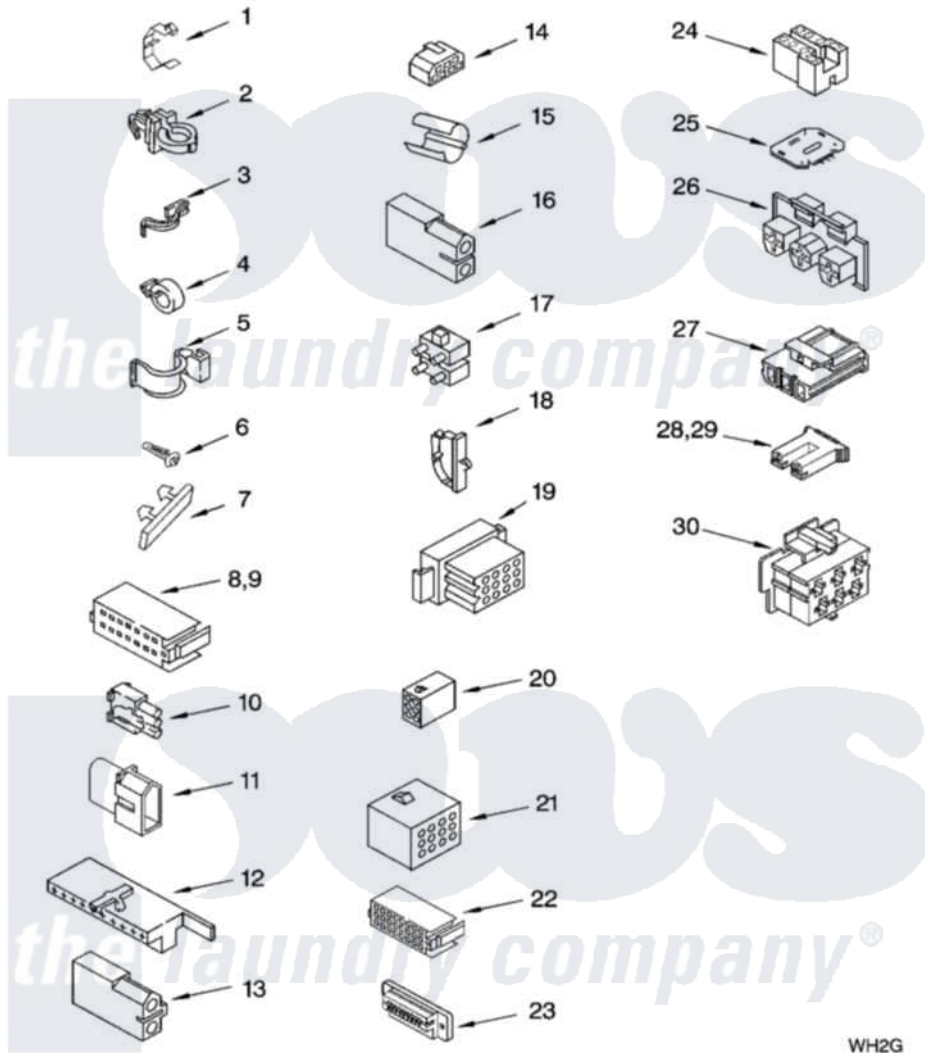

Whirlpool 7MLBR8444MT1 06 - WIRING HARNESS PARTS

WIRING HARNESS PARTS

For Models: 7MLBR8444MQ1, 7MLBR8444MT1
(Designer White) (Biscuit)

WH2G

8180152

9

Whirlpool [Residential Whirlpool 7MLBR8444MT1 Washer Parts](#) Parts Diagram 06 - WIRING HARNESS PARTS
Click on the part number to view part

Item	Original Part Number	Replaced By	Status	Part Description
1	3349557			Retainer, Harness
2	388498		Not Available	Clip, Harness
3	3347812	8528351		Clip
4	3352501	8559320		Restraint, Hose
5	90016			Clip, Pressure Switch Hose
6	3390496	8281256		Clip, Harness
7	389379			Retainer, Side To Feature Panel
8	352090			Timer, Block Disconnect
9	352089			Timer, Block Disconnect
10	62889			Receptacle, Terminal
11	353424			Plug, Terminal
12	62505			Block, Disconnect
13	3348075			Block, Disconnect (Motor 3 Speed) (Use Term. 94613 Or 94614)
14	3347243			Block, Disconnect

15	63523		Harness, Protector
16	717252		Receptacle, Terminal
17	387566		Plug, Terminal (4-Way) (Power Cord) (Use M3 Screws)
18	3352944		Clip, Harness
19	3390423	Not Available	Block, Disconnect (12-Way) (Timer) (Use Term. 94613)
20	3347730	Not Available	Receptacle, (6-Way) (Use Term. 94613)
21	388818		Plug, Terminal (12-Way) (Use Term. 94613 Or 94614)
22	3369366	Not Available	Timer, Block Disconnect (Black) (Amp) (Use Term. 3369365)
23	3349494		Connector, Etc
24	60687		Connector, Relay (Use Term. 308569)
25	3407125	3955728	Control, Etc
26	3948617	2172937	Connector
27	3360056		Connector
28	3354925		Block, Connector
29	3354926		Block, Connector
30	3948615	Not Available	Connector (T.P.A.) (6-Circuit) (Temp. Switch) (Use Term. 3948619 OR 3948620.)