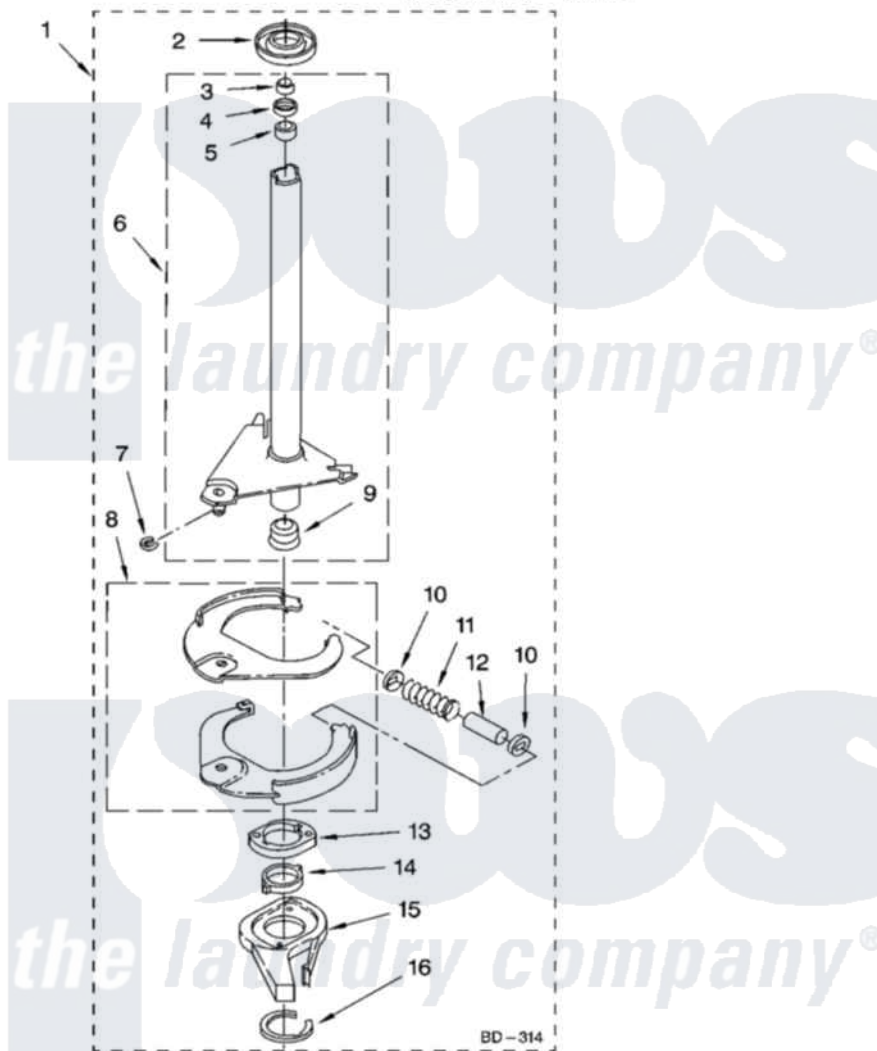

Whirlpool 7MLBR8444MT1 07 - BRAKE AND DRIVE TUBE PARTS

BRAKE AND DRIVE TUBE PARTS

For Models: 7MLBR8444MQ1, 7MLBR8444MT1
(Designer White) (Biscuit)

8180152

11

Whirlpool Residential Whirlpool 7MLBR8444MT1 Washer Parts Parts Diagram 07 - BRAKE AND DRIVE TUBE PARTS

Click on the part number to view part

Item	Original Part Number	Replaced By	Status	Part Description
1	388951	285792		Basketdrive
2	62658			Ring, Thrust
3	91939			Seal, Shaft
4	356427			Seal, Spin Pinion
5	356937			Spacer, Drive Tube
6	64027	64208		Tube-Spin
7	64035	W10083190		Ring, Retaining
8	64232	285438		Shoe-Brake
9	62703	8546462		"T" Bearing, Spin Tube
10	62648	285658		Sleeve
11	62647		Not Available	Spring, Brake
12	62909	285658		Sleeve
13	63023	8546461		Cam, Brake Release
14	63022			Sleeve, Cam
15	64194	285790		Lining
16	90368	W10083200		Ring, Retaining

" N/A

Not Available

FOLLOWING PARTS NOT
ILLUSTRATED

" [285208](#)

Lubricant