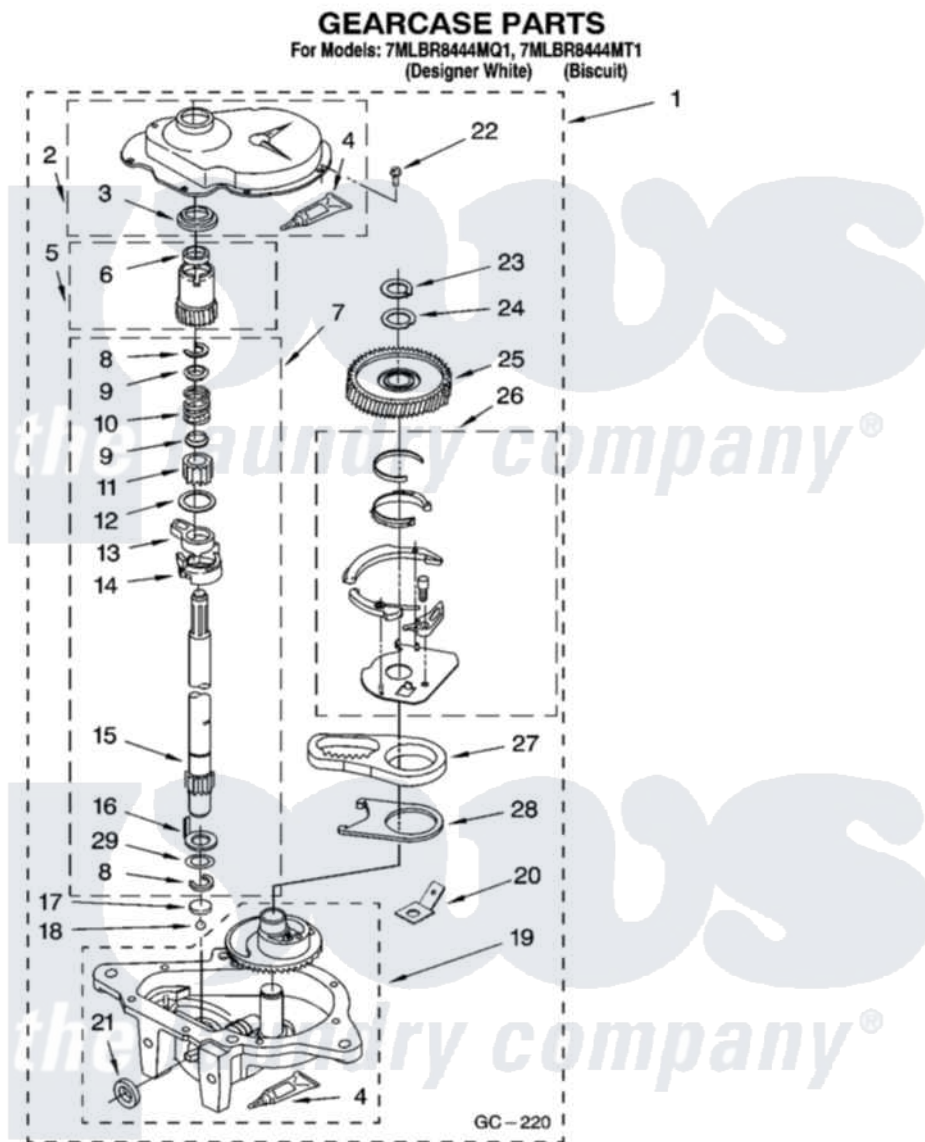

Whirlpool 7MLBR8444MT1 08 - GEARCASE PARTS

12

8180152

Whirlpool [Residential Whirlpool 7MLBR8444MT1 Washer Parts](#) Parts Diagram 08 - GEARCASE PARTS
Click on the part number to view part

Item	Original Part Number	Replaced By	Status	Part Description
1	8532118	3360629		Gearcase
2	285202			Cover, Gearcase
3	3349985			Seal, Gearcase Cover
4	285195			Sealer Sealer, Gasket
5	63320	285362		Gear and Pinion
6	356427			Seal, Spin Pinion
7	389387			Shaft, Agitator
8	90369		Not Available	Ring, Retaining (2)
9	62677			Retainer, Spring
10	62676			Spring, Agitator
11	63273	285509		Shaft, Agitator
12	62619			Washer, Agitator Gear
13	62580	285206		Cam-Agitator
14	62581	285206		Cam-Agitator
15	285509			Shaft, Agitator
16	62618			Washer, Cam Thrust

17	16018	285205	Bearing
18	85529	285205	Bearing
19	389230	285515	Gearcase
20	3949116	Not Available	BLOCK TAB, TERMINAL
21	285352		Seal Kit, Thrust Plug
22	3351614		Screw, Gearcase Cover Mounting
23	3362552	285765	Ring-Retrn
24	285735	285766	Washer Kit, Thrust
25	62570	285362	Gear and Pinon
26	388253	999516	Shelf-Glas
27	3349296	8546456	Rack, Connecting
28	62621		Actuator, Shift
29	388815		Washer, Intermediate 1 3976263 Miscellaneous Parts Bag 2 3976300 Washer, Inlet Hose 3 3366913 Clamp, Hose