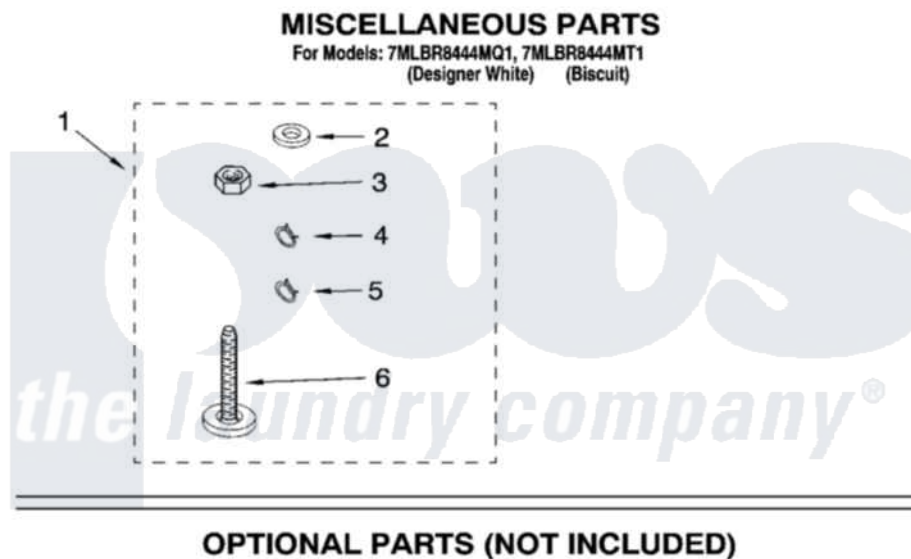

Whirlpool 7MLBR8444MT1 10 - MISCELLANEOUS PARTS OPTIONAL PARTS (NOT INCLUDED)

Whirlpool [Residential Whirlpool 7MLBR8444MT1 Washer Parts](#) Parts Diagram 10 - MISCELLANEOUS PARTS
OPTIONAL PARTS (NOT INCLUDED)
[Click on the part number to view part](#)

Item	Original Part Number	Replaced By	Status	Part Description
1	3976263	285654		Parts-Misc
2	3976300	16123		Washer Inlet-Hose Miscellaneous Parts Must be Ordered Separately.
3	3359452			Nut, Lock
4	3366912	356138		Clamp, Hose
5	3366913	3357331		Clamp, Drain
6	389102	W10001130		Foot, Leveling
"	72017			Paint, Touch-Up
"	4392899			Paint, Touch-Up
"	350938			Paint, Pressurized Spray B
"	350930			Paint, Pressurized Spray B
"	4392901			Paint, Pressurized Spray
"	799344			Paint, Touch-Up)
"	4392900			Paint, Bulk)