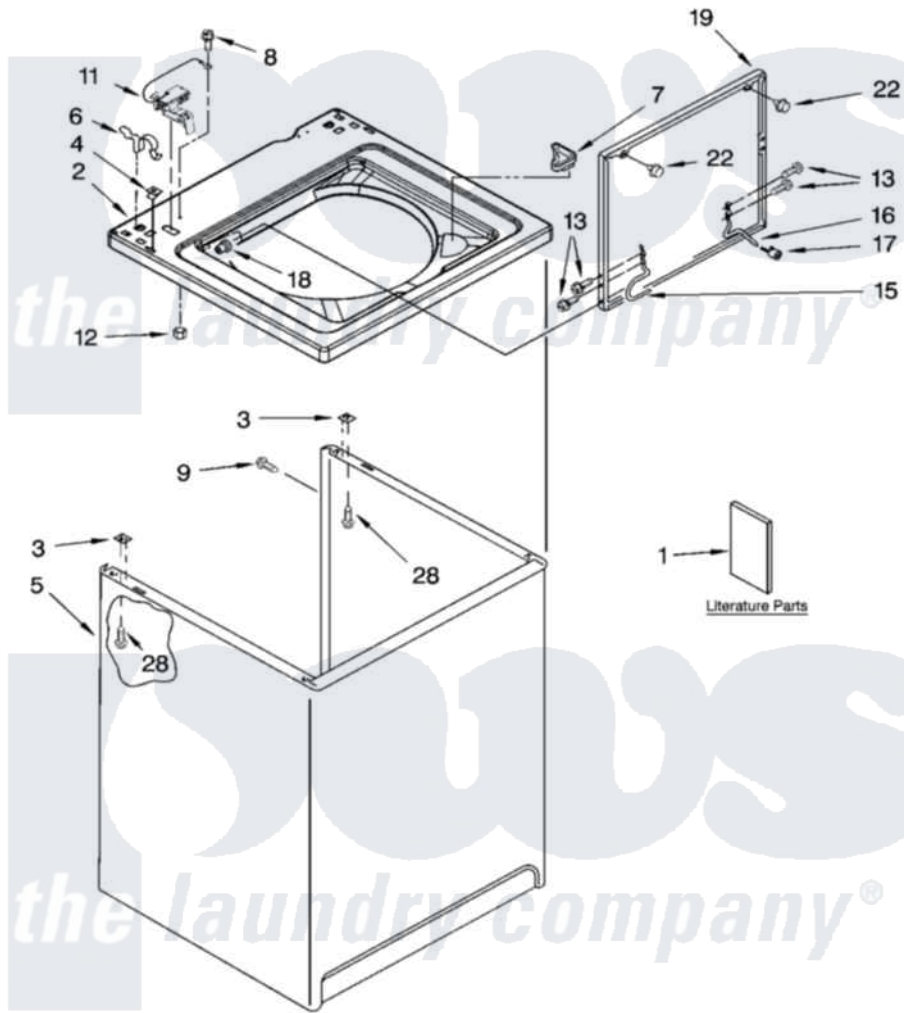

Whirlpool 7MLBR8444MT2 01 - TOP AND CABINET PARTS

TOP AND CABINET PARTS

For Models: 7MLBR8444MQ2, 7MLBR8444MT2
(Designer White) (Biscuit)

AUTOMATIC
WASHER

1-04 Litho in U.S.A. (dtd)

1

Part No. 6180189

Whirlpool [Residential Whirlpool 7MLBR8444MT2 Washer Parts](#) Parts Diagram 01 - TOP AND CABINET PARTS
Click on the part number to view part

Item	Original Part Number	Replaced By	Status	Part Description
1	LIT3954763		Not Available	Literature Parts (Installation Instructions)
"	LIT8539738		Not Available	Literature Parts (Use & Care Guide)
"	LIT8539773		Not Available	Literature Parts (Energy Guide)
"	LIT8543286		Not Available	Wiring Diagram
2	8541617			Top
"	8541619			Top
3	62750			Spacer, Cabinet To Top (4)
4	357213			Nut, Push-In
5	63128			Cabinet
"	3954777			Cabinet
6	62780			Clip, Top And Cabinet And Rear Panel
7	3362952			Dispenser, Bleach
8	3351614			Screw, Gearcase Cover Mounting
9	3357011	308685		Side Trim)

11	8318084		Switch, Lid
12	3400901	680762	Nut
13	3351355	W10119828	Screw, Lid Hinge Mounting
15	8318088		Hinge, Lid
16	54583		Hinge, Lid
17	19119		Bumper, Lid Hinge
18	21258		Bearing, Lid Hinge
19	8557513	3957617	Lid
"	8557514	3957618	Lid
22	9724509		Bumper, Lid
28	3390631		Screw, 10-16 X 3/8