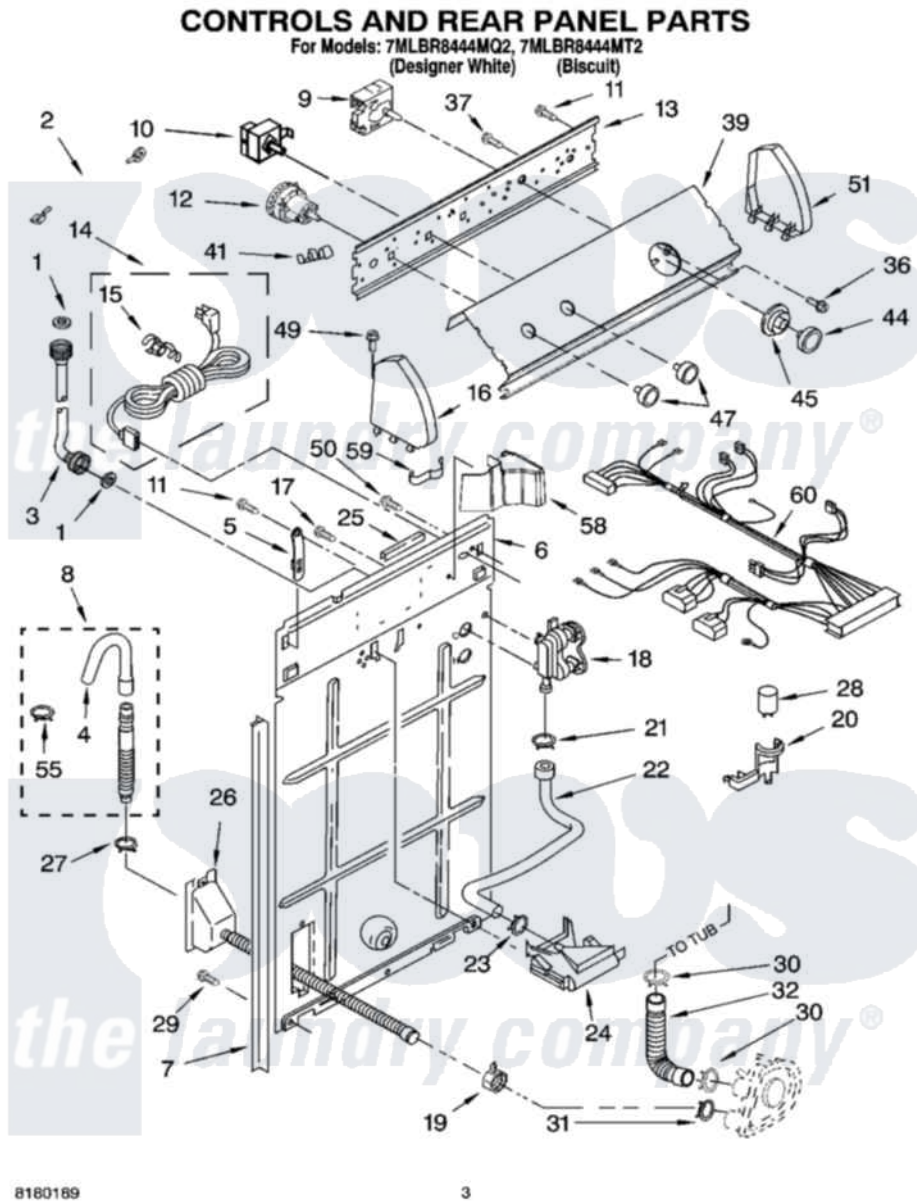

Whirlpool 7MLBR8444MT2 02 - CONTROLS AND REAR PANEL PARTS

Whirlpool [Residential Whirlpool 7MLBR8444MT2 Washer Parts](#) Parts Diagram 02 - CONTROLS AND REAR PANEL PARTS

[Click on the part number to view part](#)

Item	Original Part Number	Replaced By	Status	Part Description
1	16123			Washer Inlet-Hose Miscellaneous Parts Must be Ordered Separately.
2	3398893	3395559		Wire
3	3949374	89503		Hose-Inlet
"	3949375	89503		Hose-Inlet
4	3357027			Nozzle, Hose Drain
5	8318255	8568314		Strap, Console
6	8318407			Panel, Rear
7	62747			Pad, Rear Panel
8	3951609	285664		Hose
"	661577	285666		Hose
"	3357090	285702		Hose
9	3951603			Timer, Control
10	661614			Switch, Water Temperature
11	90767			Screw, 8A X 3/8 HeX Washer Head Tapping

12	3366847	W10337780	Switch-WL
13	3948814		Bracket, Control
14	8532158	W10130795	Cord-Power
15	3949468	285777	Relief-Str
16	8271369	279962	Endcap
"	8314852		Cap, End
17	9740848		Screw, Mixing Valve Mounting
18	3952164	285805	Valve-Inlet
19	3976395		Restraint, Hose
20	8318201	8318046	Clip, Capacitor
21	370451	596669	Clamp, Manifold
22	62662	3357328	Hose, Vacuum Break
23	371503	596669	Clamp, Manifold
24	3347034		Break, Vacuum
25	303294	3367669	Protector, Edge
26	8317940	W10358149	Drain Hose Assembly
27	3366912	356138	Clamp, Hose
28	661606	8572717	Capacitor, Motor Start
29	62863	3390631	Screw, 10-16 X 3/8
30	3363366	616099	Clamp
31	8317496	285655	Clamp, Hose
32	3951449	285871	Hose
36	3400818		Screw, Timer Mounting
37	3179795		Screw, Ground
39	8539613		Panel, Console
"	8539614		Panel, Console
41	357572	W10113937	Clip, Grounding
44	8271345	3957824	Knob, Timer
"	8271347	3957822	Knob, Timer
45	8271351	3957849	Dial, Timer
"	8271370	3957850	Dial, Timer
47	8271339	3957799	Knob, Control
"	8271348	3957797	Knob, Push-To-Start
49	388326		Screw, 8-18 X 1.25
50	3351614		Screw, Gearcase Cover Mounting
51	8271363	279962	Endcap
"	8314851		Cap, End
55	3366913	3357331	Clamp, Drain
58	8314879		Shield, Inlet Valve
59	3347812	8528351	Clip
60	3956739		Harness, Wiring