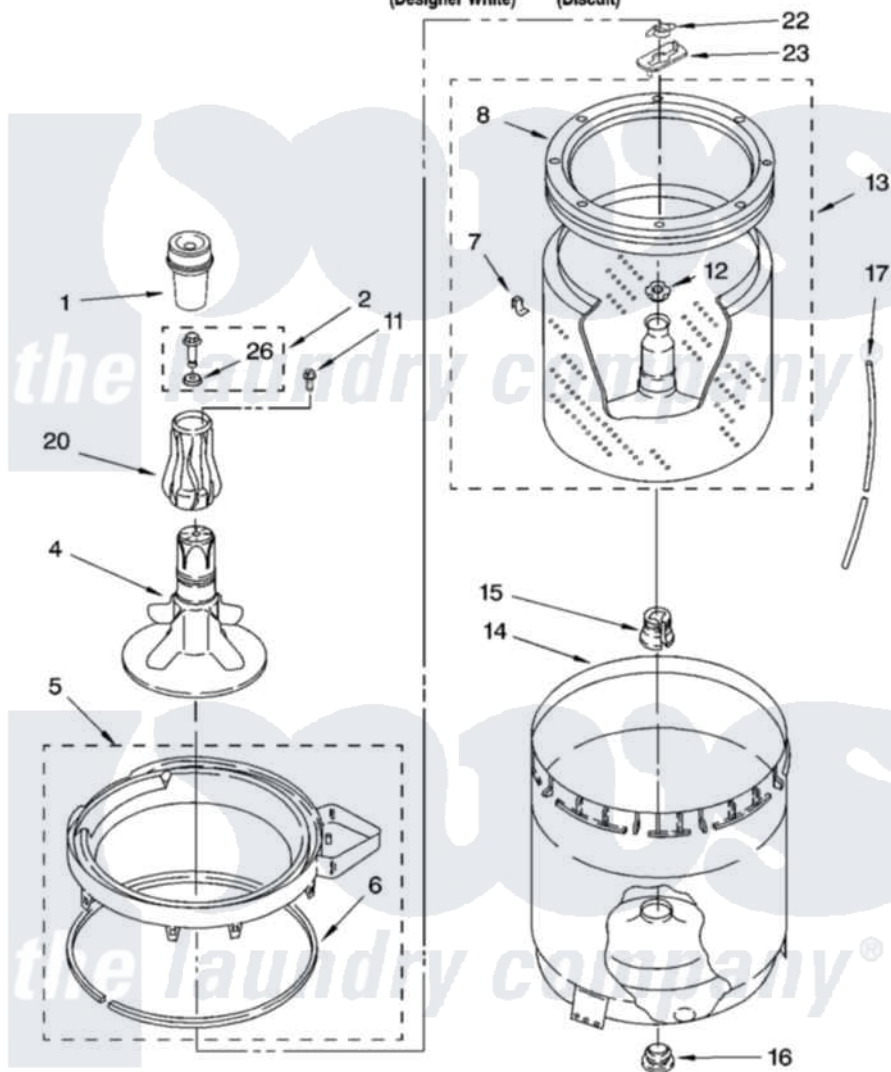

Whirlpool 7MLBR8444MT2 03 - AGITATOR, BASKET AND TUB PARTS

AGITATOR, BASKET AND TUB PARTS

For Models: 7MLBR8444MQ2, 7MLBR8444MT2
(Designer White) (Biscuit)

8180189

5

Whirlpool [Residential Whirlpool 7MLBR8444MT2 Washer Parts](#) Parts Diagram 03 - AGITATOR, BASKET AND TUB PARTS

[Click on the part number to view part](#)

Item	Original Part Number	Replaced By	Status	Part Description
1	63580			Dispenser, Fabric Softener
2	358237			Screw And Washer
4	64214			Agitator
5	3360611			Tub Ring And Gasket Assembly
6	3359586			Gasket, Tub Ring
7	8519815			Clip, Balance Ring
8	3956205			Balance Ring
11	63027	W10109200		Screw, Baffle Mounting
12	21366			Nut, Spanner
13	3956206	3956207		Basket And Balance Ring
14	63125			Tub
15	389140			Tub Block, Basket Drive
16	383727			Gasket, Centerpod
17	3363657	353244		Hose, Pressure Switch
20	64210			Extension, Agitator