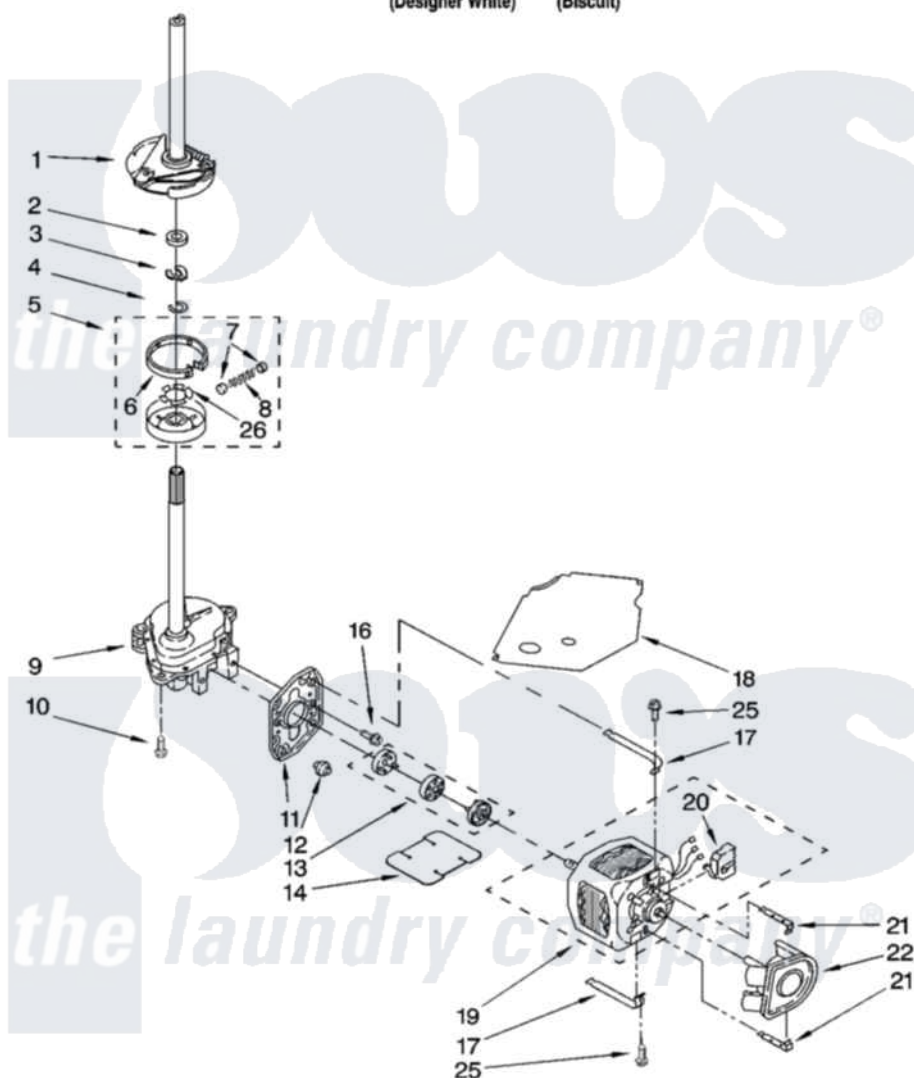

Whirlpool 7MLBR8444MT2 04 - BRAKE, CLUTCH, GEARCASE, MOTOR AND PUMP PARTS

BRAKE, CLUTCH, GEARCASE, MOTOR AND PUMP PARTS

For Models: 7MLBR8444MQ2, 7MLBR8444MT2
(Designer White) (Biscuit)

8180189

7

Whirlpool [Residential Whirlpool 7MLBR8444MT2 Washer Parts](#) Parts Diagram 04 - BRAKE, CLUTCH, GEARCASE, MOTOR AND PUMP PARTS

[Click on the part number to view part](#)

Item	Original Part Number	Replaced By	Status	Part Description
1	388951	285792		Basketdrive
2	63292			Washer, Spin Tube Thrust
3	62697	W10080230		Ring, Spin Tube Support
4	63283	285353		Ring
5	3951311	285785		Clutch
6	3951308	285790		Lining
7	62646			Cap, Clutch Spring
8	3946792			Spring And Damper Assembly
9	8532118	3360629		Gearcase
10	3357334	3400516		Screw Anti-Rattle
11	62611			Plate, Motor Mount To Gearcase
12	62691			Grommet, Motor
13	285753	285753A		Coupling
14	8316060			Shield, Tub To Motor

16	3400516		Screw Anti-Rattle
17	3349637	W10086010	Retainer, Motor
18	3362089		Shield, Tub To Motor
19	8528157	661600	Motor, Main Drive
20	3952056		Switch, Main Drive Motor
21	8546127		Retainer, Pump
22	3363394		Pump
25	3387485	273556	Screw, 10-16 X 5/8
26	3355454		Clip, Main Drive