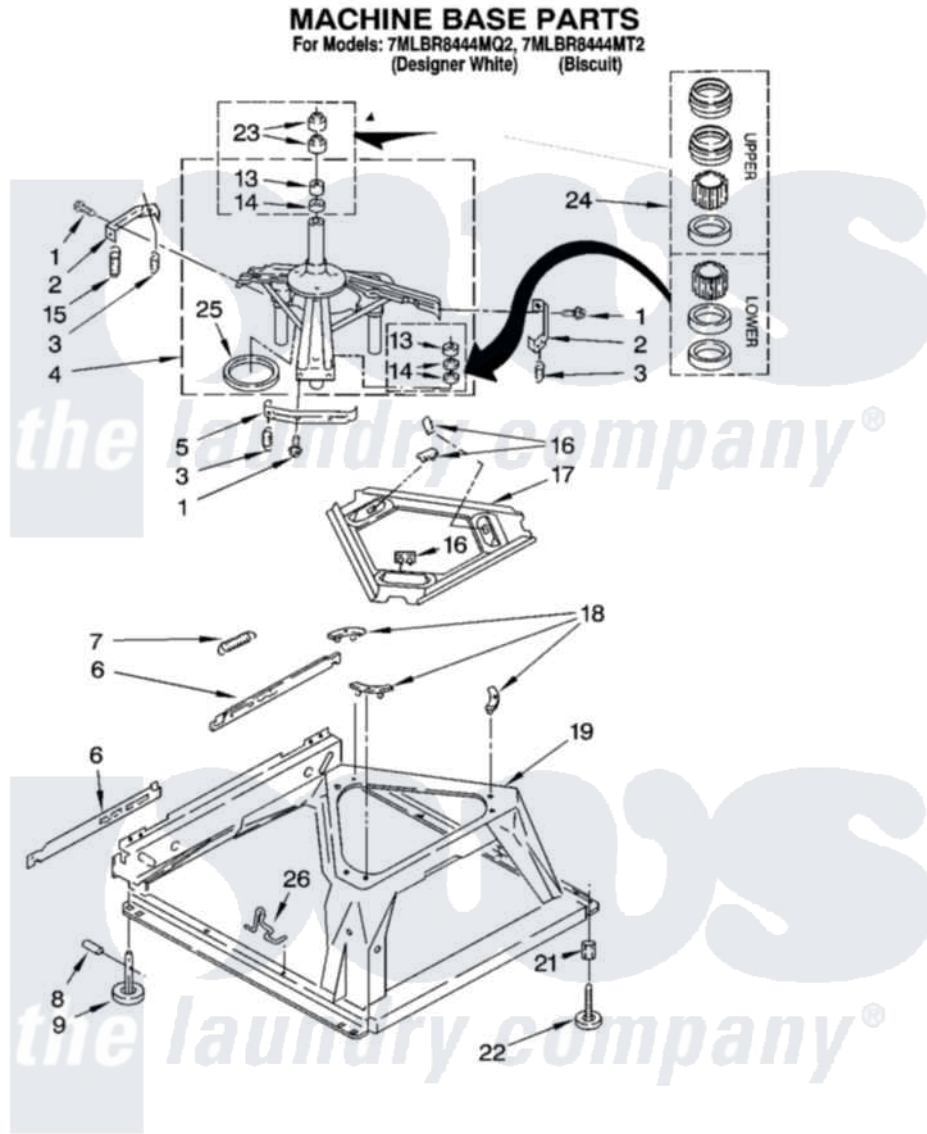

# Whirlpool 7MLBR8444MT2 05 - MACHINE BASE PARTS

8

8180189

Whirlpool [Residential Whirlpool 7MLBR8444MT2 Washer Parts](#) Parts Diagram 05 - MACHINE BASE PARTS  
Click on the part number to view part

Item	Original Part Number	Replaced By	Status	Part Description
1	<a href="#">3400076</a>			Screw, Bracket Mounting
2	<a href="#">64067</a>			Bracket, Spring Outer
3	<a href="#">63907</a>			Spring, Suspension
4	3362087	<a href="#">280184</a>		Support
5	<a href="#">64065</a>			Bracket, Spring Outer
6	<a href="#">63138</a>			Link, Leveling Mechanism
7	62597	<a href="#">8316845</a>		Spring
8	<a href="#">62837</a>			Pin, Knurled
9	62596	<a href="#">285244</a>		Feet-Leveling
13	3347047	<a href="#">8546455</a>		Bearing, Centerpost
14	357409	<a href="#">359449</a>		Seal, Agitator Shaft
15	388492	<a href="#">W10250667</a>		Spring, Counterweight
16	62568	<a href="#">285219</a>		Pad
17	<a href="#">3946509</a>			Plate, Suspension
18	3363660	<a href="#">285744</a>		Pad
19	3349337	<a href="#">285459</a>		Base

21	<a href="#">3359452</a>		Nut, Lock
22	389102	<a href="#">W10001130</a>	Foot, Leveling
23	356934	<a href="#">8577376</a>	Seal, Centerpost
24	<a href="#">285203</a>		Centerpost Bearing Kit
25	<a href="#">63134</a>		Ring, Sound Deadening
26	63806	<a href="#">W10145155</a>	Retainer, Suspension Spring