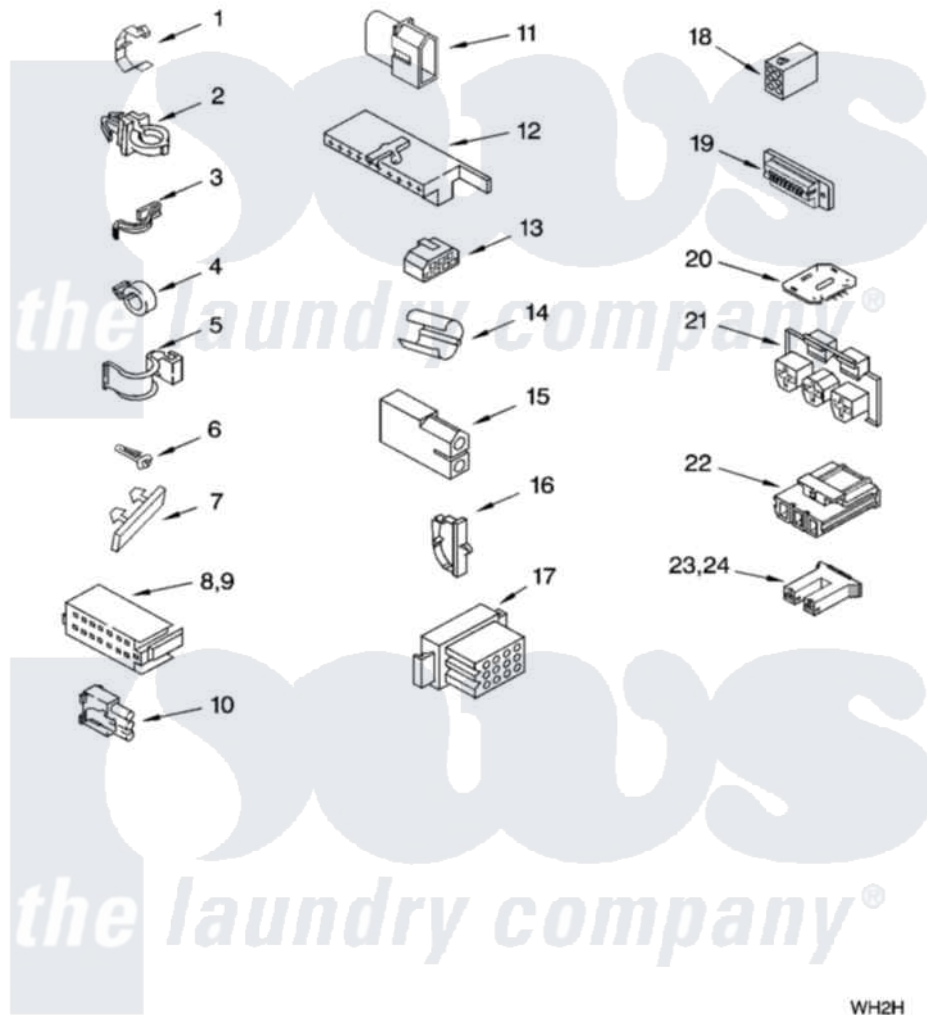

Whirlpool 7MLBR8444MT2 06 - WIRING HARNESS PARTS

WIRING HARNESS PARTS

For Models: 7MLBR8444M02, 7MLBR8444MT2
(Designer White) (Biscuit)

WH2H

8180189

9

Whirlpool [Residential Whirlpool 7MLBR8444MT2 Washer Parts](#) Parts Diagram 06 - WIRING HARNESS PARTS
Click on the part number to view part

Item	Original Part Number	Replaced By	Status	Part Description
1	3349557			Retainer, Harness
2	388498		Not Available	Clip, Harness
3	3347812	8528351		Clip
4	3352501	8559320		Restraint, Hose
5	90016			Clip, Pressure Switch Hose
6	3390496	8281256		Clip, Harness
7	389379			Retainer, Side To Feature Panel
8	3948614			Disconnect Block
9	352089			Timer, Block Disconnect
10	62889			Receptacle, Terminal
11	353424			Plug, Terminal
12	62505			Block, Disconnect
13	3347243			Block, Disconnect
14	63523			Harness, Protector
15	717252			Receptacle, Terminal
16	3352944			Clip, Harness

17	3390423	Not Available	Block, Disconnect (12-Way) (Timer) (Use Term. 94613)
18	3347730	Not Available	Receptacle, (6-Way) (Use Term. 94613)
19	3349494		Connector, Etc
20	3407125	3955728	Control, Etc
21	3948617	2172937	Connector
22	3360056		Connector
23	3354925		Block, Connector
24	3354926		Block, Connector