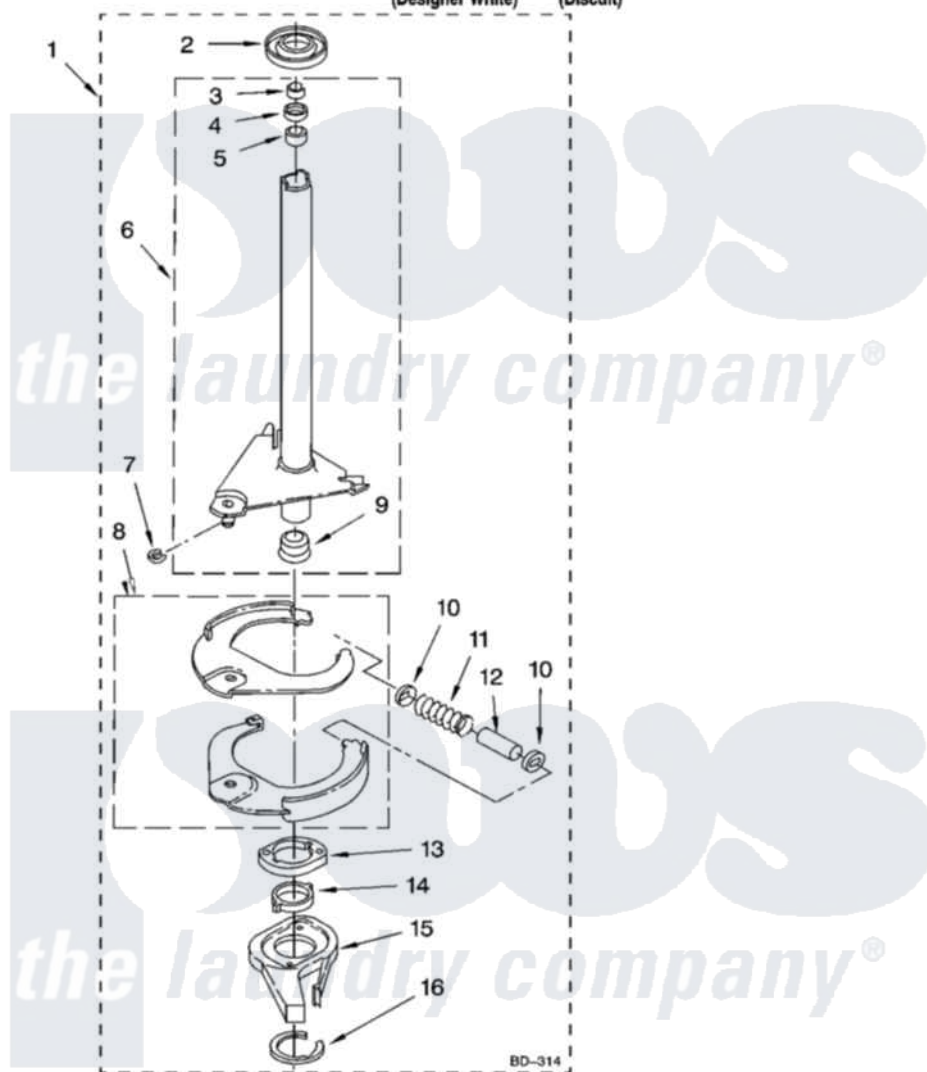

Whirlpool 7MLBR8444MT2 07 - BRAKE AND DRIVE TUBE PARTS

BRAKE AND DRIVE TUBE PARTS

For Models: 7MLBR8444MQ2, 7MLBR8444MT2
(Designer White) (Biscuit)

8180189

11

Whirlpool Residential Whirlpool 7MLBR8444MT2 Washer Parts Parts Diagram 07 - BRAKE AND DRIVE TUBE PARTS
Click on the part number to view part

Item	Original Part Number	Replaced By	Status	Part Description
1	388951	285792		Basketdrive
2	62658			Ring, Thrust
3	91939			Seal, Shaft
4	356427			Seal, Spin Pinion
5	356937			Spacer, Drive Tube
6	64027	64208		Tube-Spin
7	64035	W10083190		Ring, Retaining
8	64232	285438		Shoe-Brake
9	62703	8546462		"T" Bearing, Spin Tube
10	62648	285658		Sleeve
11	62647		Not Available	Spring, Brake
12	62909	285658		Sleeve
13	63023	8546461		Cam, Brake Release
14	63022			Sleeve, Cam
15	64194	285790		Lining
16	90368	W10083200		Ring, Retaining

" N/A

Not Available

FOLLOWING PARTS NOT
ILLUSTRATED

" [285208](#)

Lubricant