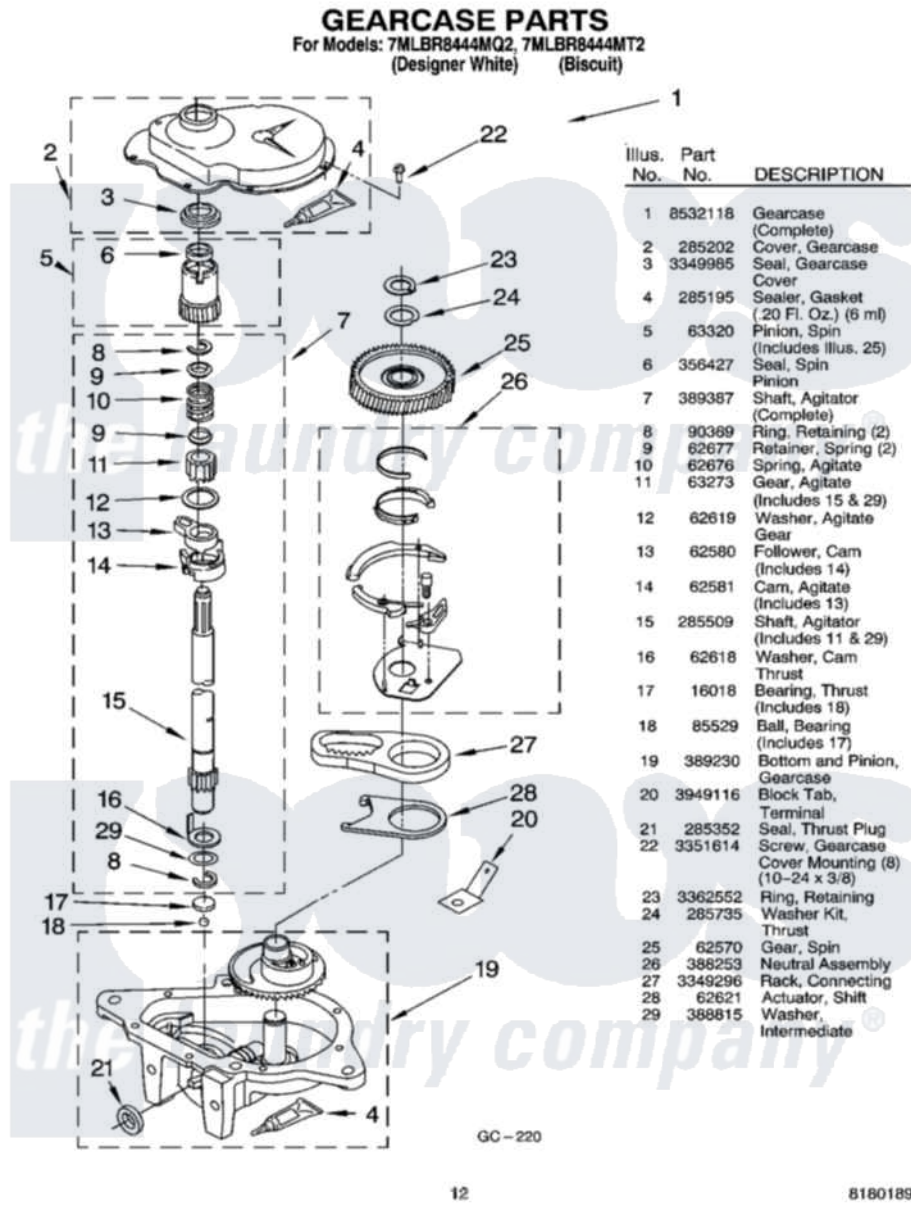

# Whirlpool 7MLBR8444MT2 08 - GEARCASE PARTS

12

8180189

Whirlpool Residential Whirlpool 7MLBR8444MT2 Washer Parts Parts Diagram 08 - GEARCASE PARTS  
Click on the part number to view part

Item	Original Part Number	Replaced By	Status	Part Description
1	8532118	<a href="#">3360629</a>		Gearcase
2	<a href="#">285202</a>			Cover, Gearcase
3	<a href="#">3349985</a>			Seal, Gearcase Cover
4	<a href="#">285195</a>			Sealer Sealer, Gasket
5	63320	<a href="#">285362</a>		Gear and Pinion
6	<a href="#">356427</a>			Seal, Spin Pinion
7	<a href="#">389387</a>			Shaft, Agitator
8	90369		Not Available	Ring, Retaining (2)
9	<a href="#">62677</a>			Retainer, Spring
10	<a href="#">62676</a>			Spring, Agitator
11	63273	<a href="#">285509</a>		Shaft, Agitator
12	<a href="#">62619</a>			Washer, Agitator Gear
13	62580	<a href="#">285206</a>		Cam-Agitator
14	62581	<a href="#">285206</a>		Cam-Agitator
15	<a href="#">285509</a>			Shaft, Agitator
16	<a href="#">62618</a>			Washer, Cam Thrust

17	16018	<a href="#">285205</a>	Bearing
18	85529	<a href="#">285205</a>	Bearing
19	389230	<a href="#">285515</a>	Gearcase
20	3949116	Not Available	BLOCK TAB, TERMINAL
21	<a href="#">285352</a>		Seal Kit, Thrust Plug
22	<a href="#">3351614</a>		Screw, Gearcase Cover Mounting
23	3362552	<a href="#">285765</a>	Ring-Retrn
24	285735	<a href="#">285766</a>	Washer Kit, Thrust
25	62570	<a href="#">285362</a>	Gear and Pinon
26	388253	<a href="#">999516</a>	Shelf-Glas
27	3349296	<a href="#">8546456</a>	Rack, Connecting
28	<a href="#">62621</a>		Actuator, Shift
29	<a href="#">388815</a>		Washer, Intermediate 1 3976263 Miscellaneous Parts Bag 2 3976300 Washer, Inlet Hose 3 3366913 Clamp, Hose