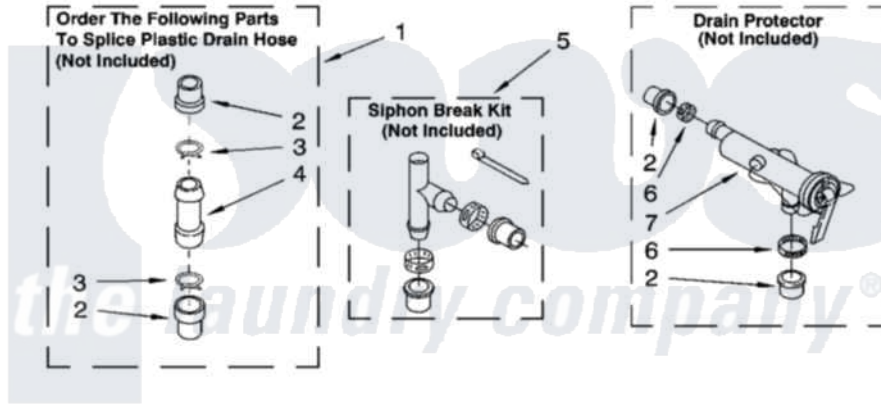

WATER SYSTEM PARTS

For Models: 7MLBR8444MQ2, 7MLBR8444MT2
(Designer White) (Biscuit)

WS400

8180189

13

Whirlpool [Residential Whirlpool 7MLBR8444MT2 Washer Parts](#) Parts Diagram 09 - WATER SYSTEM PARTS
Click on the part number to view part

Item	Original Part Number	Replaced By	Status	Part Description
1	285442			Water System Parts
2	285321			Water System Parts
3	370447	285655		Clamp, Hose
4	16272			Connector, Straight
5	285320			Water System Parts
6	65349	285655		Clamp, Hose
7	367031			Water System Parts