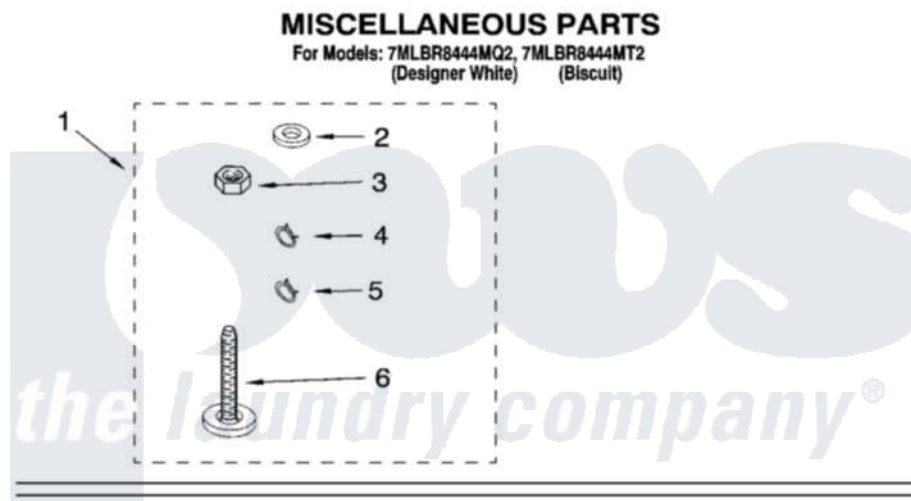

**Whirlpool 7MLBR8444MT2 10 - MISCELLANEOUS PARTS OPTIONAL PARTS (NOT INCLUDED)**

Whirlpool [Residential Whirlpool 7MLBR8444MT2 Washer Parts](#) Parts Diagram 10 - MISCELLANEOUS PARTS  
OPTIONAL PARTS (NOT INCLUDED)  
[Click on the part number to view part](#)

Item	Original Part Number	Replaced By	Status	Part Description
1	3976253	<a href="#">285654</a>		Parts-Misc
2	<a href="#">16123</a>			Washer Inlet-Hose Miscellaneous Parts Must be Ordered Separately.
3	<a href="#">3359452</a>			Nut, Lock
4	3366912	<a href="#">356138</a>		Clamp, Hose
5	3366913	<a href="#">3357331</a>		Clamp, Drain
6	389102	<a href="#">W10001130</a>		Foot, Leveling
"	<a href="#">72017</a>			Paint, Touch-Up
"	<a href="#">4392899</a>			Paint, Touch-Up
"	<a href="#">350938</a>			Paint, Pressurized Spray B
"	<a href="#">350930</a>			Paint, Pressurized Spray B
"	<a href="#">4392901</a>			Paint, Pressurized Spray
"	<a href="#">799344</a>			Paint, Touch-Up )
"	<a href="#">4392900</a>			Paint, Bulk )