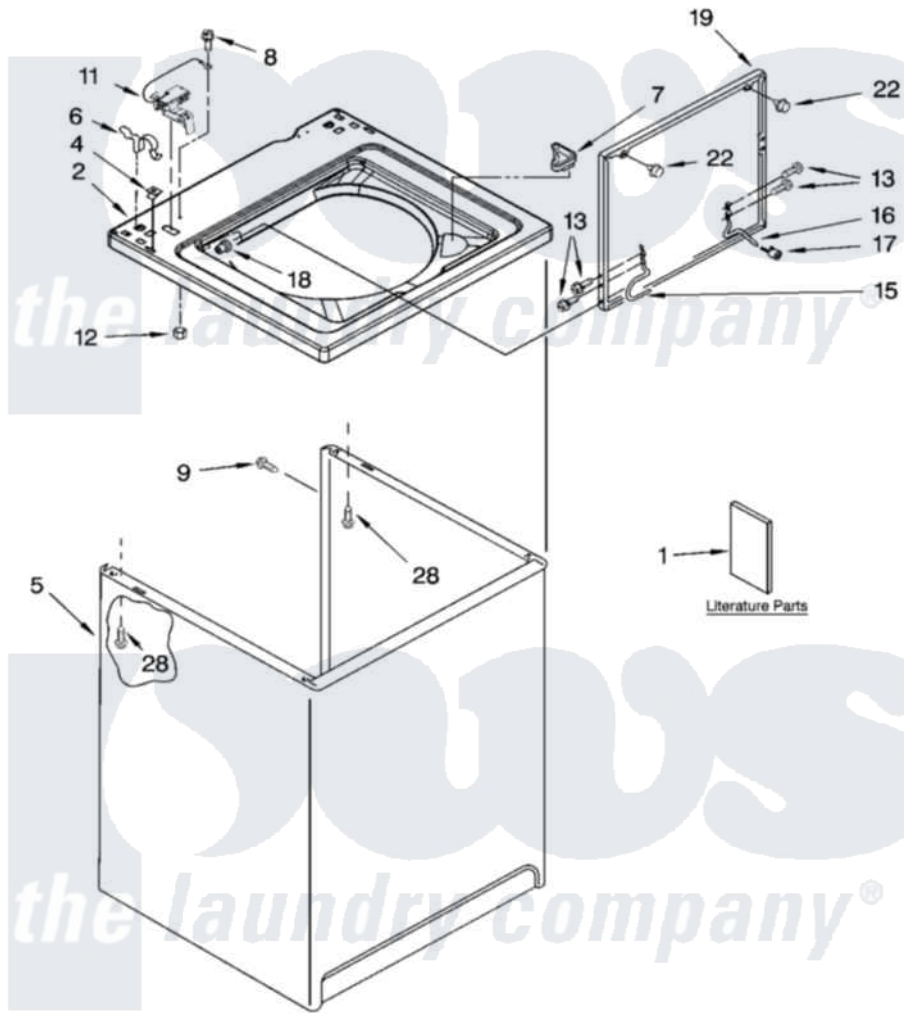

# Whirlpool 7MLBR8444PQ0 01 - TOP AND CABINET PARTS

## TOP AND CABINET PARTS

For Models: 7MLBR8444PQ0, 7MLBR8444PT0  
(Designer White) (Biscuit)

AUTOMATIC  
WASHER

9-04 Litho in U.S.A. (drd)

1

Part No. 8180548

Whirlpool [Residential Whirlpool 7MLBR8444PQ0 Washer Parts](#) Parts Diagram 01 - TOP AND CABINET PARTS  
Click on the part number to view part

Item	Original Part Number	Replaced By	Status	Part Description
1	8539803		Not Available	Installation Instructions
"	8558492		Not Available	Feature Sheet
"	8539806		Not Available	Use & Care Guide
"	8539773		Not Available	Energy Guide
"	8543286		Not Available	Wiring Diagram
2	<a href="#">8541617</a>			Top
"	<a href="#">8541619</a>			Top
4	<a href="#">357213</a>			Nut, Push-In
5	<a href="#">63128</a>			Cabinet
"	<a href="#">3954777</a>			Cabinet
6	<a href="#">62780</a>			Clip, Top And Cabinet And Rear Panel
7	<a href="#">3362952</a>			Dispenser, Bleach
8	<a href="#">3351614</a>			Screw, Gearcase Cover Mounting
9	3357011	<a href="#">308685</a>		Side Trim )
11	<a href="#">8318084</a>			Switch, Lid

12	8533959	<a href="#">680762</a>	Nut
13	3351355	<a href="#">W10119828</a>	Screw, Lid Hinge Mounting
15	<a href="#">8318088</a>		Hinge, Lid
16	<a href="#">54583</a>		Hinge, Lid
17	<a href="#">19119</a>		Bumper, Lid Hinge
18	<a href="#">21258</a>		Bearing, Lid Hinge
19	8557513	<a href="#">3957617</a>	Lid
"	8557514	<a href="#">3957618</a>	Lid
22	<a href="#">9724509</a>		Bumper, Lid
28	<a href="#">3390631</a>		Screw, 10-16 X 3/8